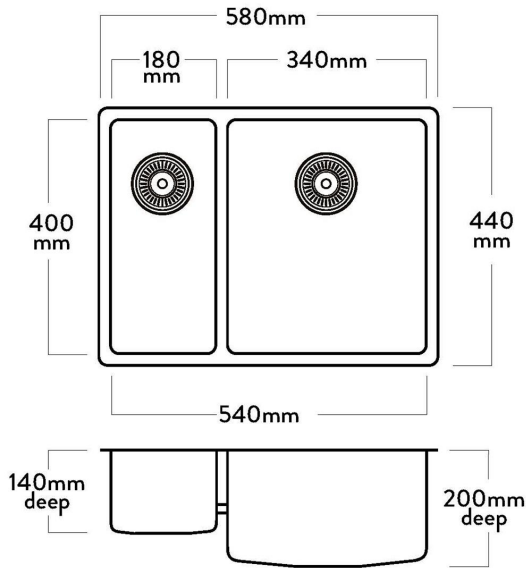

PR200L MERCER PRESSATO SERIES BOWL & 1/4

A sleek, stylish, tight radius sink. The linear shape of the PRESSATO series reflects modern design trends and is manufactured to the highest quality standards.

The Mercer PRESSATO PR200L Stainless Steel Bowl & 1/4 is pressed from durable 1.0mm, 304 grade stainless steel providing a stable and hygienic surface.

SPECIFICATIONS

Code: PR200L

Type: Bowl & 1/4, small bowl on left

Cabinet Size: 600mm

Dimensions: 580 x 440 x 200mm

Bowl Size: 180 x 400 x 140 + 340 x 400 x 200mm

Material: 1.0mm, 304 Grade

Finish: Silk

FEATURES

15mm Corner Radius

Pressed bowl with good fall to the waste

15 l/min overflow capacity

Sound deadening pads

90mm basket waste

Slim 20mm bridge for maximum bowl capacity

Made in Europe

Associated Products

Goose Neck Mixer
Stainless - AM021

Lotion Dispenser
Stainless - AL041