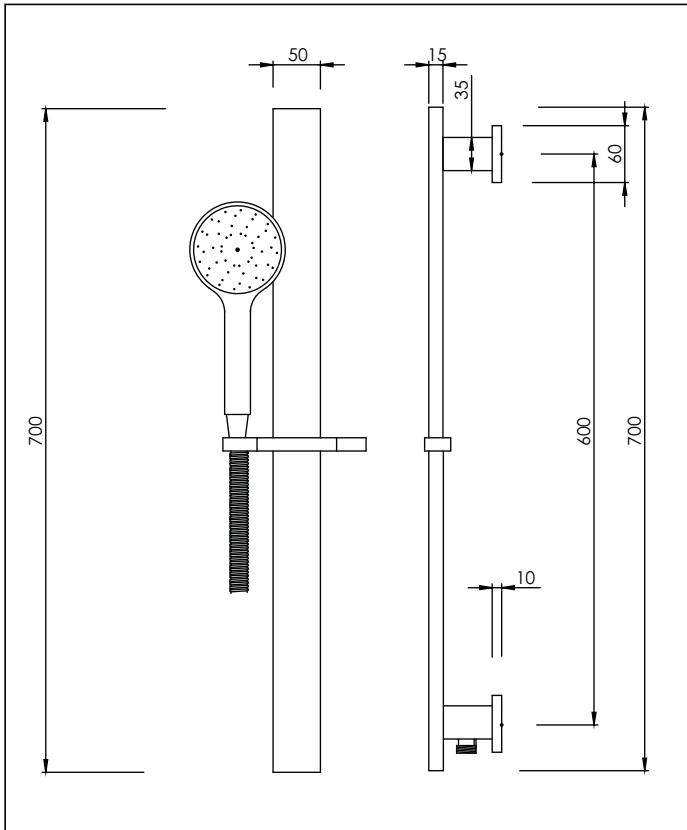

Prestigio

Single Spray Handshower Set Built-In Elbow Round

Code: PR SSHSS CH BE RD | PR SSHSS BLK BE RD | PR SSHSS BN BE RD | PR SSHSS GM BE RD
Code: PR SSH CH | PR SSH BLK | PR SSH BN | PR SSH GM
Finish: Chrome | Black | Brushed-Nickel | Gun Metal

Rail: Rectangular Profile: 15mm x 50mm
 Length: 700mm
 Powder coated brass
 Clamp: Twist to lock/unlock Clamp is also reversible
 Centre to centre: 600mm

End Posts: Round 35mm diameter
Foot Print with Dress Ring: 60mm diameter x 10mm cover plates
Shower Head: Single spray
 Spray pattern: @ head = Round 80mm Ø
 @ 1/2m = Round 220mm Ø

Spray Hose Construction: Metal: Coloured
 Wide Bore Hose
 Length: 1.5m
 Swivel Fitting

Built In Wall Elbow: Elbow built into lower rail mounting point with 1/2" BSP female inlet
Water Inlet and Mounting: 1/2" BSP male outlet required from wall which acts as the lower mounting point for Spigot connection. Lock spigot in place with grub screws
Flow Control: Max hot @ 35kPa = 8.4l/min
Note: Before fitting lining check that the water outlet is @ the bottom fixing point of the rail