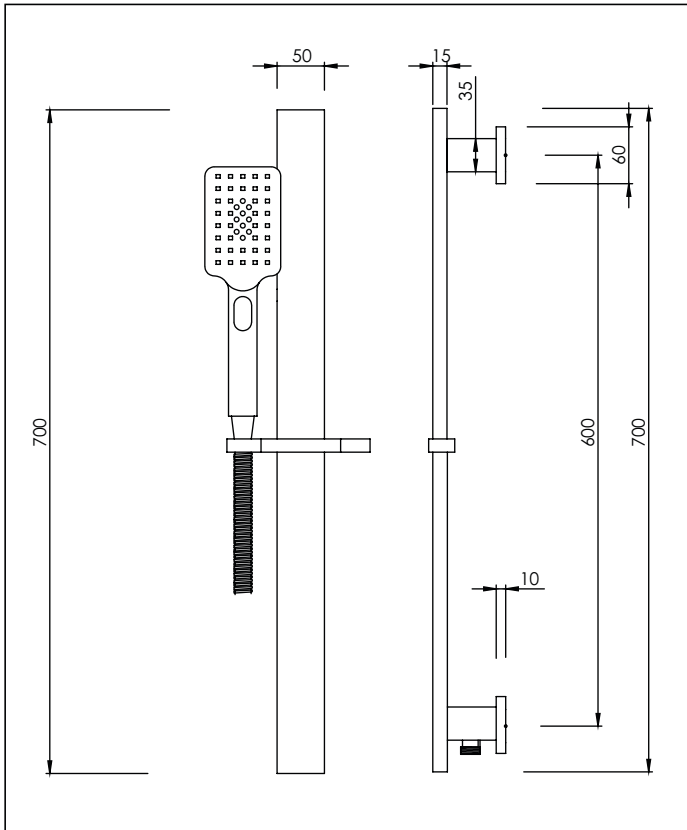

Prestigio

Multi Spray Handshower Set Built-In Elbow Square

Code: PR MSHSS CH BE SQ	PR MSHSS BLK BE SQ	PR MSHSS BN BE SQ	PR MSHSS GM BE SQ
Code: MI MSH CH (head only)	MI MSH BLK (head only)	MI MSH BN (head only)	MI MSH GM (head only)
Finish: Chrome	Black	Brushed-Nickel	Gun Metal

Rail: Rectangular Profile: 15mm x 50mm
 Length: 700mm
 Powder coated brass
 Clamp: Twist to lock/unlock Clamp is also reversible
 Centre to centre: 600mm

End Posts: Round 35mm diameter
Foot Print with Dress Ring: 60mm diameter x 10mm cover plates
Shower Head: Multi spray
 Push: Standard spray, Mist, Standard spray + Mist
 Spray pattern: @ head = Rectangular 95mm x 60mm
 @ 1/2m = Rectangular 180mm x 130mm

Spray Hose Construction: Metal: Coloured
 Narrow Bore Hose
 Length: 1.5m
 Swivel Fitting

Built In Wall Elbow: Elbow built into lower rail mounting point with 1/2" BSP female inlet
Water Inlet and Mounting: 1/2" BSP male outlet required from wall which acts as the lower mounting point for Spigot connection. Lock spigot in place with grub screws

Flow Control: PCW 9 = 9l/min

Note: Before fitting lining check that the water outlet is @ the bottom fixing point of the rail

Note: 2 year warranty on powder coated finish

Suitable for mains pressure only