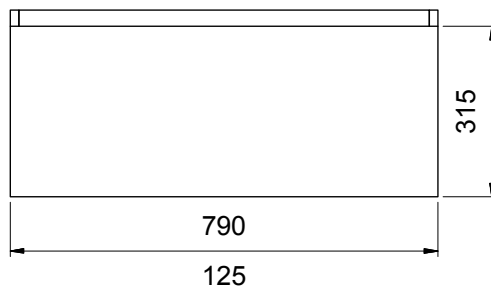

## Technical Drawings

Top

Front Section Basin

Cabinet Front

Cabinet Side Section

Top of Cabinet Drawer

## Notes

Drawing indicates the technical measurement only and is not a reflection of how the unit will look. Sizes approximate. All drawings in millimeters.