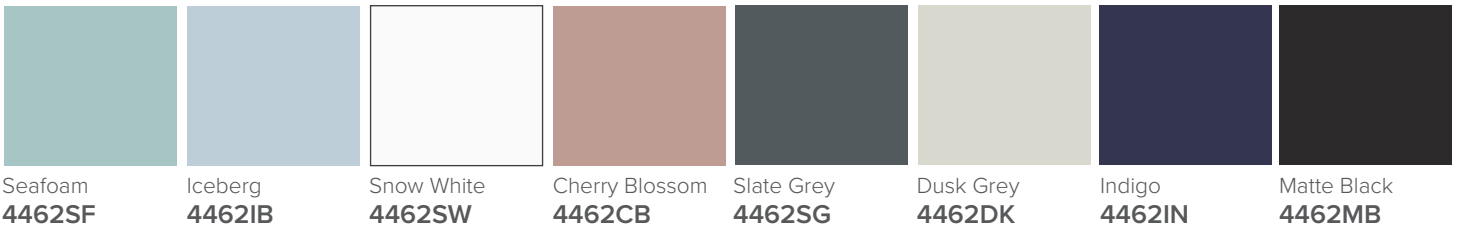

SPECIFICATION SHEET

Oxley Luxe 900 1-Drawer Wall Hung Vanity

Features

- 1-Drawer Wall Hung Vanity - Colour options below
- Full Extension Soft Close Drawer with Extrusion - Extrusion upgrade options available
- Dimensions: H420 x W900 x D465
- Slab Top Options:
20mm StoneCast Top or Quartz Slab Top

*Note: Vessel basins are purchased separately.
Visit www.newtech.co.nz for the full range of vessel basin options.*

Cabinet Options

StoneCast Slab Top Options

Quartz Slab Top Options

Note: To order a Slab Top, add the Slab Top code to the cabinet code