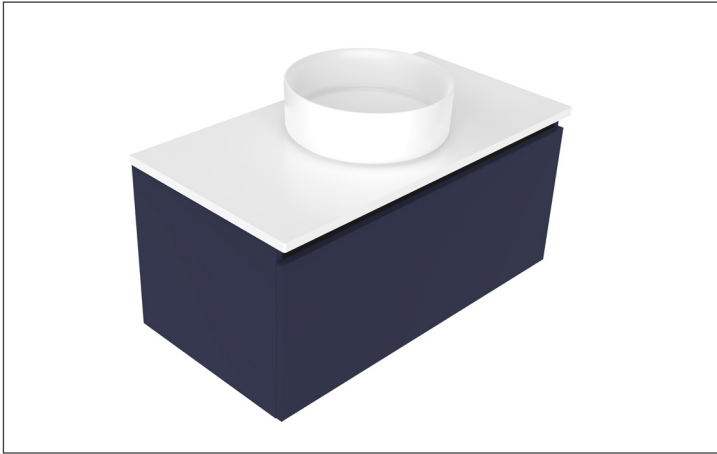

SPECIFICATION SHEET

Oxley Luxe 900 1-Drawer Wall Hung Vanity

Features

- 1-Drawer Wall Hung Vanity - Colour options below
- Full Extension Soft Close Drawer with Extrusion - Extrusion upgrade options available
- Dimensions: H420 x W900 x D465
- Slab Top Options:
20mm StoneCast Top or Quartz Slab Top

*Note: Vessel basins are purchased separately.
Visit www.newtech.co.nz for the full range of vessel basin options.*

Cabinet Options

StoneCast Slab Top Options

Quartz Slab Top Options

Note: To order a Slab Top, add the Slab Top code to the cabinet code