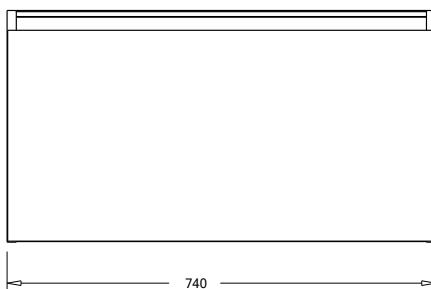

Himalaya
HY

Note: To order a Slab Top, add the Slab Top code to the cabinet code

Technical Details

Note: All measurements shown are in millimetres. Sizes are nominal.

TOP VIEW

FRONT VIEW

SIDE VIEW