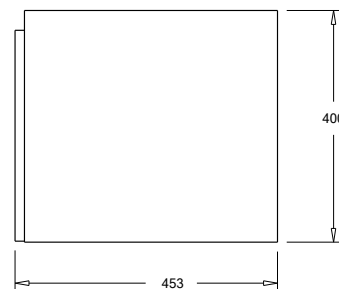

Himalaya
HY

Note: To order a Slab Top, add the Slab Top code to the cabinet code

Technical Details

Note: All measurements shown are in millimetres. Sizes are nominal.

TOP VIEW

FRONT VIEW

SIDE VIEW