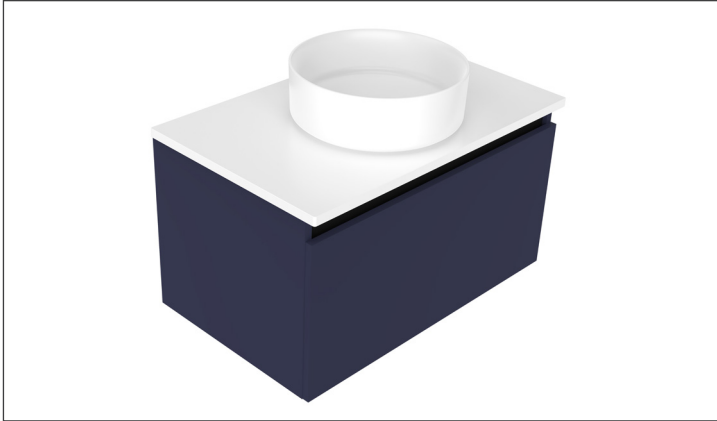

SPECIFICATION SHEET

Oxley Luxe 750 1-Drawer Wall Hung Vanity

Features

- 1-Drawer Wall Hung Vanity - Colour options below
- Full Extension Soft Close Drawer with Extrusion - Extrusion upgrade options available
- Dimensions: H420 x W750 x D465
- Slab Top Options:
20mm StoneCast Top or Quartz Slab Top

*Note: Vessel basins are purchased separately.
Visit www.newtech.co.nz for the full range of vessel basin options.*

Cabinet Options

Seafoam
4460SF

Iceberg
4460IB

Snow White
4460SW

Cherry Blossom
4460CB

Slate Grey
4460SG

Dusk Grey
4460DK

Indigo
4460IN

Matte Black
4460MB

StoneCast Slab Top Options

Gloss White
SC

Matte White
SCMW

Quartz Slab Top Options

Midnight Stone
MS