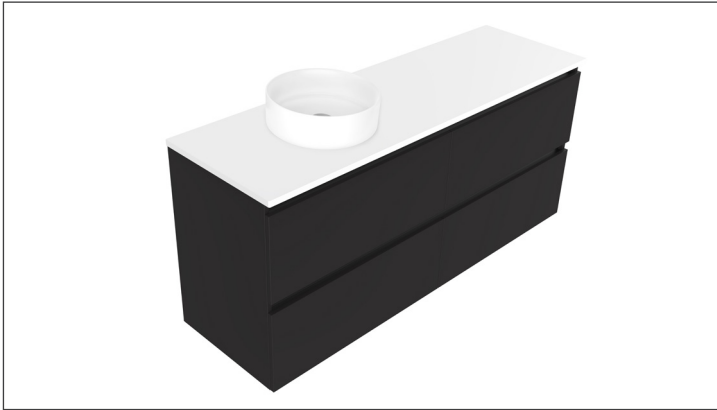

SPECIFICATION SHEET

Oxley Luxe 1500 4-Drawer Left Offset Basin Wall Hung Vanity

Features

- 4-Drawer Wall Hung Vanity - Colour options below
- Full Extension Soft Close Drawers with Extrusions - Extrusion upgrade options available
- Dimensions: H670 x W1500 x D465
- Slab Top Options:
20mm StoneCast Top or Quartz Slab Top

*Note: Vessel basins are purchased separately.
Visit www.newtech.co.nz for the full range of vessel basin options.*

Cabinet Options

StoneCast Slab Top Options

Quartz Slab Top Options

Note: To order a Slab Top, add the Slab Top code to the cabinet code