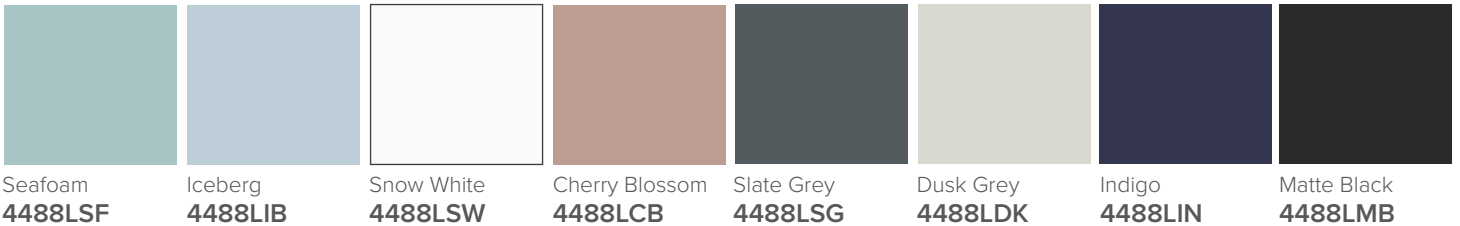

SPECIFICATION SHEET

Oxley Luxe 1500 4-Drawer Left Offset Basin Wall Hung Vanity

Features

- 4-Drawer Wall Hung Vanity - Colour options below
- Full Extension Soft Close Drawers with Extrusions - Extrusion upgrade options available
- Dimensions: H670 x W1500 x D465
- Slab Top Options:
20mm StoneCast Top or Quartz Slab Top

*Note: Vessel basins are purchased separately.
Visit www.newtech.co.nz for the full range of vessel basin options.*

Cabinet Options

StoneCast Slab Top Options

Quartz Slab Top Options

Note: To order a Slab Top, add the Slab Top code to the cabinet code