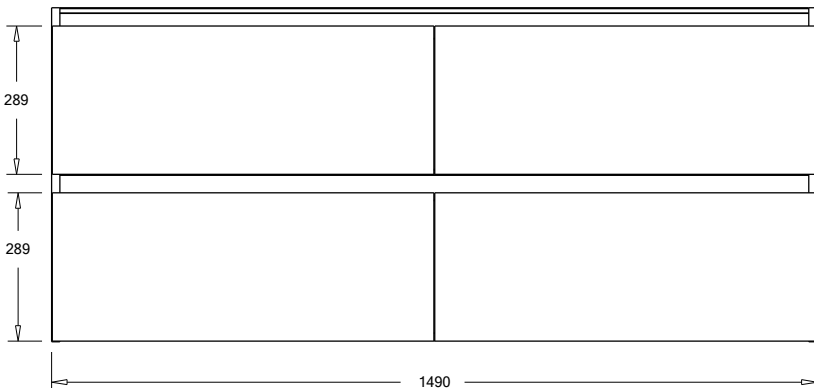

SPECIFICATION SHEET

Oxley Luxe 1500 4-Drawer Left Offset Basin Wall Hung Vanity

Features

- 4-Drawer Wall Hung Vanity - Colour options below
- Full Extension Soft Close Drawers with Extrusions - Extrusion upgrade options available
- Dimensions: H670 x W1500 x D465
- Slab Top Options:
20mm StoneCast Top or Quartz Slab Top

*Note: Vessel basins are purchased separately.
Visit www.newtech.co.nz for the full range of vessel basin options.*

Cabinet Options

StoneCast Slab Top Options

Quartz Slab Top Options

Note: To order a Slab Top, add the Slab Top code to the cabinet code

Technical Details

Note: All measurements shown are in millimetres. Sizes are nominal.

Note: Full Drawer Box on Right Hand Side

TOP VIEW

FRONT VIEW

SIDE VIEW