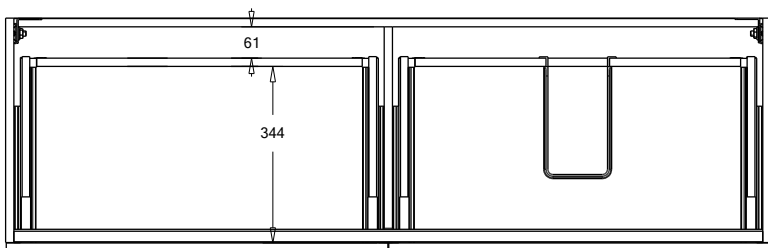

SPECIFICATION SHEET

Oxley Luxe 1500 4-Drawer Left Offset Basin Wall Hung Vanity

Features

- 4-Drawer Wall Hung Vanity - Colour options below
- Full Extension Soft Close Drawers with Extrusions - Extrusion upgrade options available
- Dimensions: H670 x W1500 x D465
- Slab Top Options:
20mm StoneCast Top or Quartz Slab Top

*Note: Vessel basins are purchased separately.
Visit www.newtech.co.nz for the full range of vessel basin options.*

Cabinet Options

StoneCast Slab Top Options

Quartz Slab Top Options

Note: To order a Slab Top, add the Slab Top code to the cabinet code

Technical Details

Note: All measurements shown are in millimetres. Sizes are nominal.

Note: Full Drawer Box on Right Hand Side

TOP VIEW

FRONT VIEW

SIDE VIEW