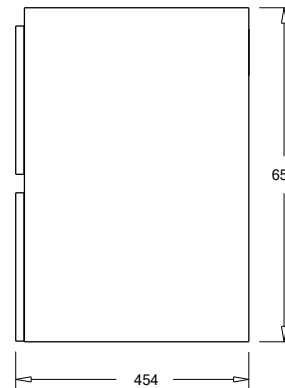

SPECIFICATION SHEET

Oxley Luxe 1500 4-Drawer Left Offset Basin Wall Hung Vanity

Features

- 4-Drawer Wall Hung Vanity - Colour options below
- Full Extension Soft Close Drawers with Extrusions - Extrusion upgrade options available
- Dimensions: H670 x W1500 x D465
- Slab Top Options:
20mm StoneCast Top or Quartz Slab Top

Technical Details

Note: All measurements shown are in millimetres. Sizes are nominal.

Note: Full Drawer Box on Right Hand Side

TOP VIEW

FRONT VIEW

SIDE VIEW