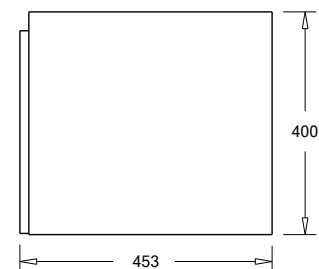

Midnight Stone
MS

Himalaya
HY

Note: To order a Slab Top, add the Slab Top code to the cabinet code

Technical Details

Note: All measurements shown are in millimetres. Sizes are nominal.

Note: Full Drawer Box on Left Hand Side

TOP VIEW

FRONT VIEW

SIDE VIEW