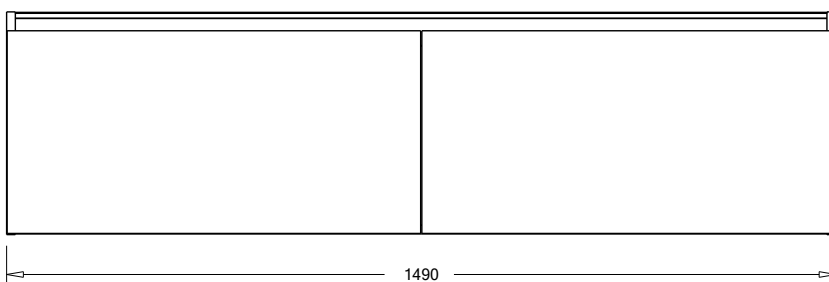

Midnight Stone
MS

Himalaya
HY

Note: To order a Slab Top, add the Slab Top code to the cabinet code

Technical Details

Note: All measurements shown are in millimetres. Sizes are nominal.

Note: Full Drawer Box on Left Hand Side

TOP VIEW

FRONT VIEW

SIDE VIEW