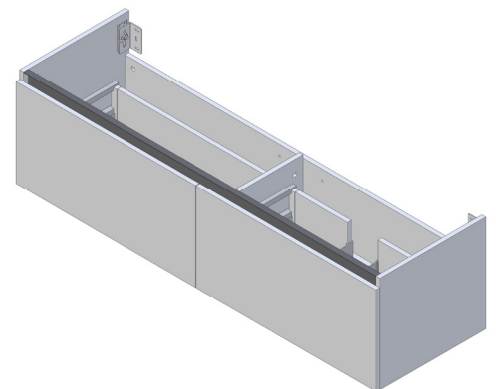

Midnight Stone
MS

Himalaya
HY

Note: To order a Slab Top, add the Slab Top code to the cabinet code

Technical Details

Note: All measurements shown are in millimetres. Sizes are nominal.

Note: Full Drawer Box on Left Hand Side

TOP VIEW

FRONT VIEW

SIDE VIEW