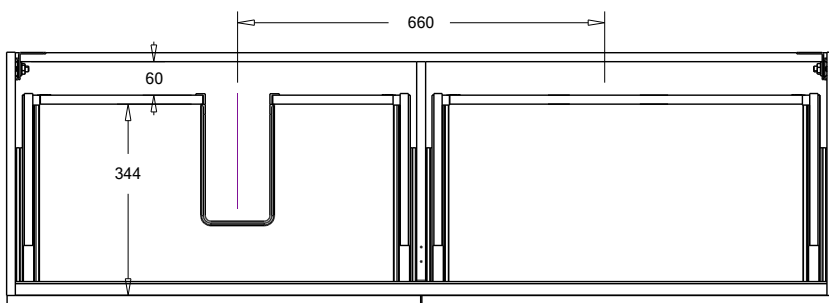

Midnight Stone
MS

Himalaya
HY

Note: To order a Slab Top, add the Slab Top code to the cabinet code

Technical Details

Note: All measurements shown are in millimetres. Sizes are nominal.

Note: Full Drawer Box on Left Hand Side

TOP VIEW

FRONT VIEW

SIDE VIEW