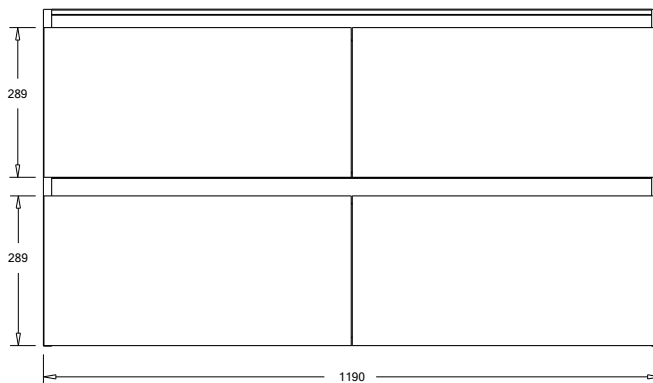

### Technical Details

*Note: All measurements shown are in millimetres. Sizes are nominal.*

*Note: Full Drawer Box on Left Hand Side*

TOP VIEW

FRONT VIEW

SIDE VIEW