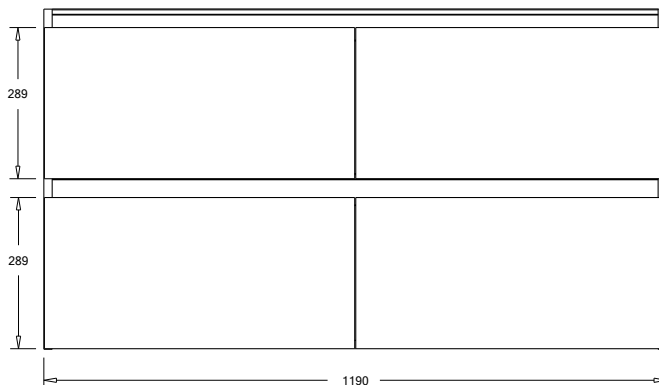

Midnight Stone
MS

Himalaya
HY

Note: To order a Slab Top, add the Slab Top code to the cabinet code

Technical Details

Note: All measurements shown are in millimetres. Sizes are nominal.

Note: Full Drawer Box on Right Hand Side

TOP VIEW

FRONT VIEW

SIDE VIEW