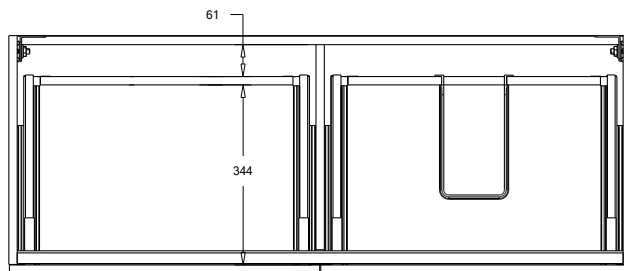

Midnight Stone
MS

Himalaya
HY

Note: To order a Slab Top, add the Slab Top code to the cabinet code

Technical Details

Note: All measurements shown are in millimetres. Sizes are nominal.

Note: Full Drawer Box on Right Hand Side

TOP VIEW

FRONT VIEW

SIDE VIEW