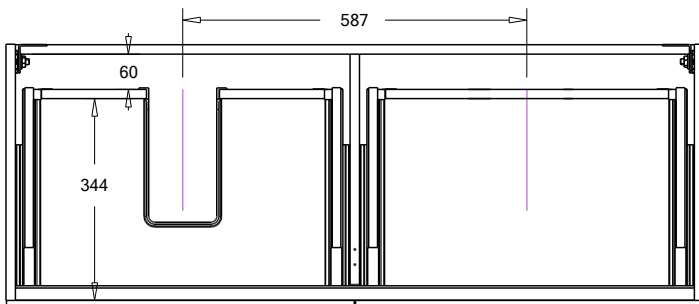

SPECIFICATION SHEET

Oxley Luxe 1200 2-Drawer Right Offset Basin Wall Hung Vanity

Features

- 2-Drawer Wall Hung Vanity - Colour options below
- Full Extension Soft Close Drawers with Extrusions - Extrusion upgrade options available
- Dimensions: H420 x W1200 x D465
- Slab Top Options:
20mm StoneCast Top or Quartz Slab Top

Midnight Stone
MS

Himalaya
HY

Note: To order a Slab Top, add the Slab Top code to the cabinet code

Technical Details

Note: All measurements shown are in millimetres. Sizes are nominal.

Note: Full Drawer Box on Left Hand Side

TOP VIEW

FRONT VIEW

SIDE VIEW