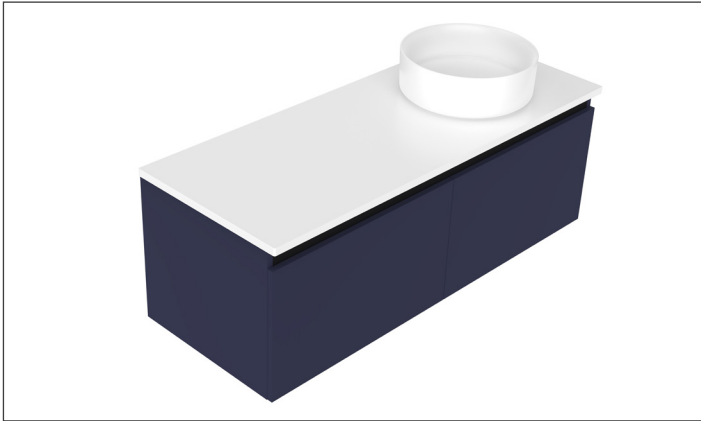

SPECIFICATION SHEET

Oxley Luxe 1200 2-Drawer Right Offset Basin Wall Hung Vanity

Features

- 2-Drawer Wall Hung Vanity - Colour options below
- Full Extension Soft Close Drawers with Extrusions - Extrusion upgrade options available
- Dimensions: H420 x W1200 x D465
- Slab Top Options:
20mm StoneCast Top or Quartz Slab Top

*Note: Vessel basins are purchased separately.
Visit www.newtech.co.nz for the full range of vessel basin options.*

Cabinet Options

Seafoam
4466RSF

Iceberg
4466RIB

Snow White
4466RSW

Cherry Blossom
4466RCB

Slate Grey
4466RSG

Dusk Grey
4466RDK

Indigo
4466RIN

Matte Black
4466RMB

StoneCast Slab Top Options

Gloss White
SC

Matte White
SCMW

Quartz Slab Top Options