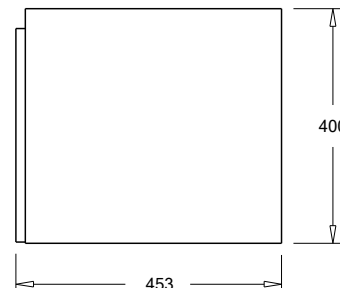

Midnight Stone
MS

Himalaya
HY

Note: To order a Slab Top, add the Slab Top code to the cabinet code

Technical Details

Note: All measurements shown are in millimetres. Sizes are nominal.

Note: Full Drawer Box on Left Hand Side

TOP VIEW

FRONT VIEW

SIDE VIEW