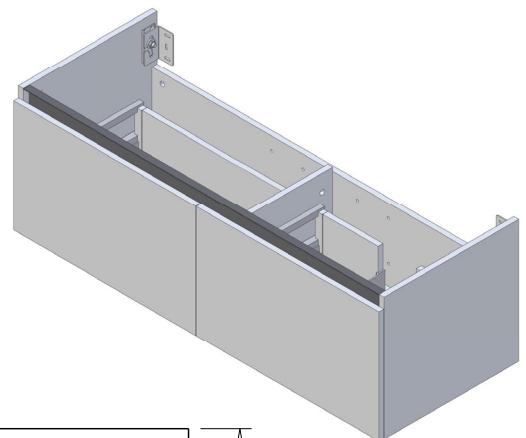

Midnight Stone
MS

Himalaya
HY

Note: To order a Slab Top, add the Slab Top code to the cabinet code

Technical Details

Note: All measurements shown are in millimetres. Sizes are nominal.

Note: Full Drawer Box on Left Hand Side

TOP VIEW

FRONT VIEW

SIDE VIEW