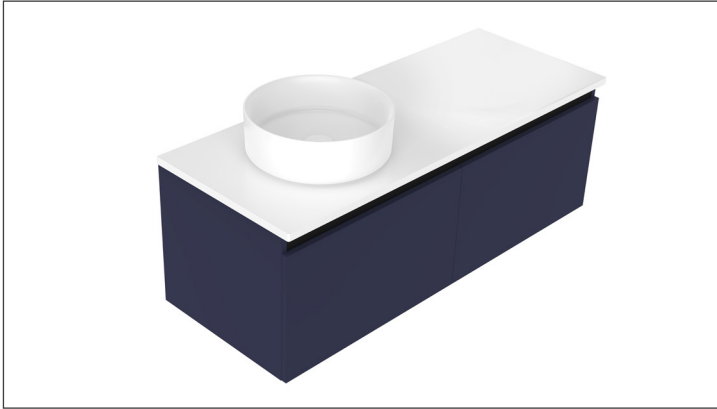

## Oxley Luxe 1200 2-Drawer Left Offset Basin Wall Hung Vanity

### Features

- 2-Drawer Wall Hung Vanity - Colour options below
- Full Extension Soft Close Drawers with Extrusions - Extrusion upgrade options available
- Dimensions: H420 x W1200 x D465
- Slab Top Options:  
20mm StoneCast Top or Quartz Slab Top