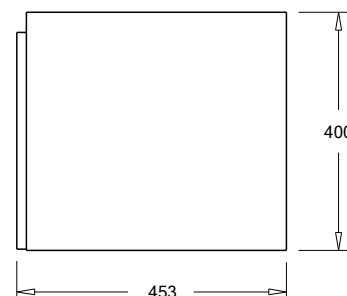

Himalaya
HY

Note: To order a Slab Top, add the Slab Top code to the cabinet code

Technical Details

Note: All measurements shown are in millimetres. Sizes are nominal.

TOP VIEW

FRONT VIEW

SIDE VIEW