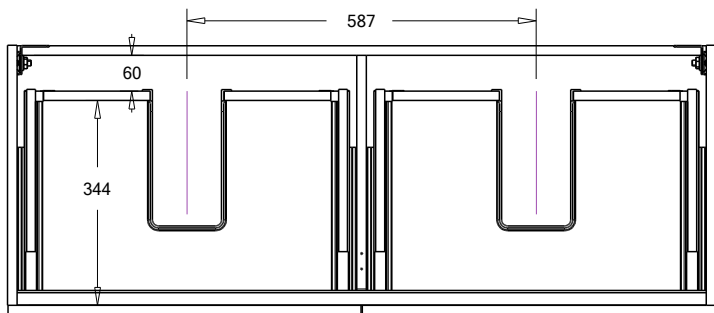

SPECIFICATION SHEET

Oxley Luxe 1200 2-Drawer Double Basin Wall Hung Vanity

Features

- 2-Drawer Wall Hung Vanity - *Colour options below*
- Full Extension Soft Close Drawers with Extrusions - *Extrusion upgrade options available*
- Dimensions: H420 x W1200 x D465
- Slab Top Options:
20mm StoneCast Top or Quartz Slab Top

Himalaya
HY

Note: To order a Slab Top, add the Slab Top code to the cabinet code

Technical Details

Note: All measurements shown are in millimetres. Sizes are nominal.

TOP VIEW

FRONT VIEW

SIDE VIEW