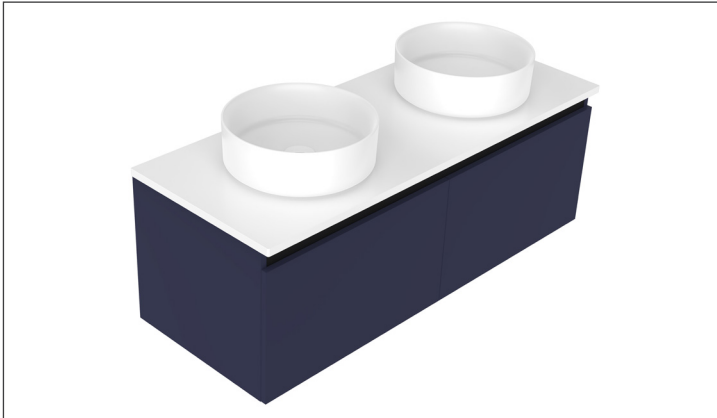

SPECIFICATION SHEET

Oxley Luxe 1200 2-Drawer Double Basin Wall Hung Vanity

Features

- 2-Drawer Wall Hung Vanity - *Colour options below*
- Full Extension Soft Close Drawers with Extrusions - *Extrusion upgrade options available*
- Dimensions: H420 x W1200 x D465
- Slab Top Options:
20mm StoneCast Top or Quartz Slab Top

*Note: Vessel basins are purchased separately.
Visit www.newtech.co.nz for the full range of vessel basin options.*

Cabinet Options

Seafoam
4468SF

Iceberg
4468IB

Snow White
4468SW

Cherry Blossom
4468CB

Slate Grey
4468SG

Dusk Grey
4468DK

Indigo
4468IN

Matte Black
4468MB

StoneCast Slab Top Options

Gloss White
SC

Matte White
SCMW

Quartz Slab Top Options

Midnight Stone
MS