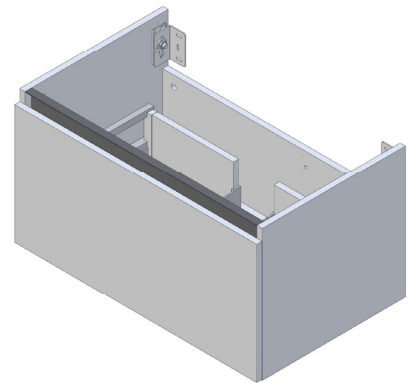

SPECIFICATION SHEET

Oxley 750 1-Drawer Wall Hung Vanity

Features

- 1-Drawer Wall Hung Vanity - *Colour options below*
- StoneCast 20mm Via Basin [Standard] - *Upgrade options available*
- Full Extension Soft Close Drawer with Extrusion - *Extrusion upgrade options available*
- Dimensions: H420 x W750 x D465

Cabinet Options

Technical Details

Note: All measurements shown are in millimetres. Sizes are nominal.

TOP VIEW

FRONT VIEW

SIDE VIEW