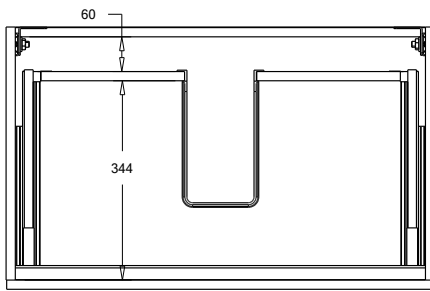

SPECIFICATION SHEET

Oxley 750 1-Drawer Wall Hung Vanity

Features

- 1-Drawer Wall Hung Vanity - *Colour options below*
- StoneCast 20mm Via Basin [Standard] - *Upgrade options available*
- Full Extension Soft Close Drawer with Extrusion - *Extrusion upgrade options available*
- Dimensions: H420 x W750 x D465

Cabinet Options

Technical Details

Note: All measurements shown are in millimetres. Sizes are nominal.

TOP VIEW

FRONT VIEW

SIDE VIEW