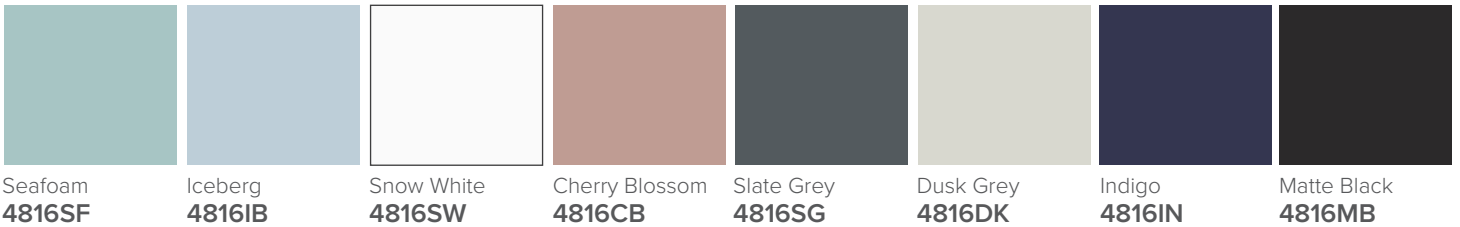

Cabinet Options