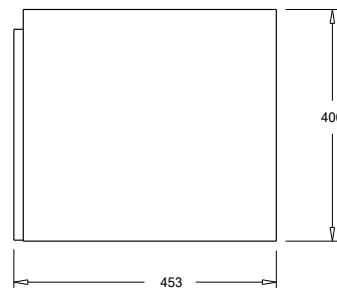

SPECIFICATION SHEET

Oxley 750 1-Drawer Wall Hung Vanity

Features

- 1-Drawer Wall Hung Vanity - *Colour options below*
- StoneCast 20mm Via Basin [Standard] - *Upgrade options available*
- Full Extension Soft Close Drawer with Extrusion - *Extrusion upgrade options available*
- Dimensions: H420 x W750 x D465

Cabinet Options

Technical Details

Note: All measurements shown are in millimetres. Sizes are nominal.

TOP VIEW

FRONT VIEW

SIDE VIEW