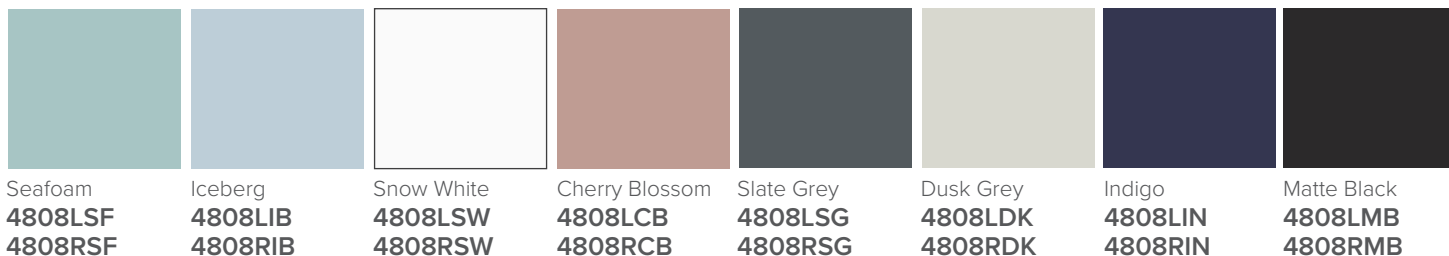

Cabinet Options