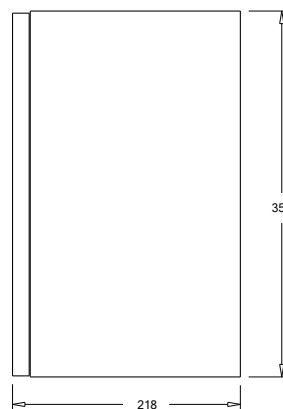

SPECIFICATION SHEET

Oxley 550 1-Door Wall Hung Vanity

Features

- 1-Door Wall Hung Vanity
- 50mm StoneCast Interchangeable Basin with Toilet Roll Holder or Towel Rail
- Push-to-Open Door
- Left or Right Hinge
- Dimensions
Cabinet: H350 x W392 x D218
Basin: H50 x W550 x D225

Cabinet Options

Technical Details

Note: All measurements shown are in millimetres. Sizes are nominal.

TOP VIEW

FRONT VIEW

SIDE VIEW