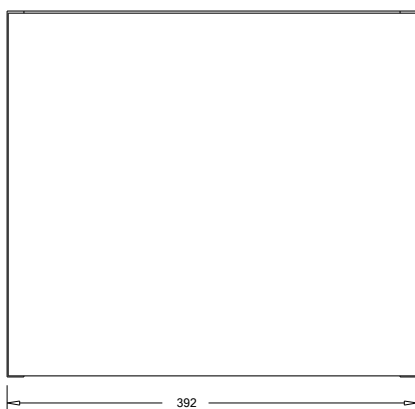

SPECIFICATION SHEET

Oxley 550 1-Door Wall Hung Vanity

Features

- 1-Door Wall Hung Vanity
- 50mm StoneCast Interchangeable Basin with Toilet Roll Holder or Towel Rail
- Push-to-Open Door
- Left or Right Hinge
- Dimensions
Cabinet: H350 x W392 x D218
Basin: H50 x W550 x D225

Cabinet Options

Technical Details

Note: All measurements shown are in millimetres. Sizes are nominal.

TOP VIEW

FRONT VIEW

SIDE VIEW