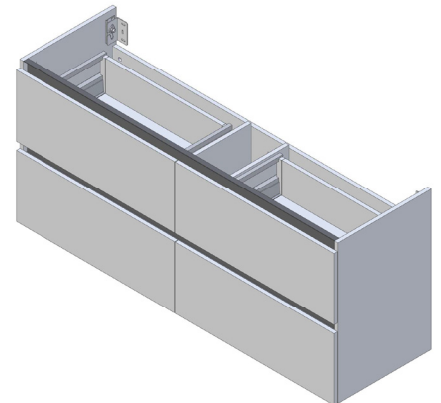

### Features

- 4-Drawer Wall Hung Vanity - Colour options below
- StoneCast 20mm Via Single Basin [Standard]
- Full Extension Soft Close Drawers with Extrusions - Extrusion upgrade options available
- Dimensions: H670 x W1500 x D465

### Cabinet Options

### Technical Details

Note: All measurements shown are in millimetres. Sizes are nominal.

TOP VIEW

FRONT VIEW

SIDE VIEW