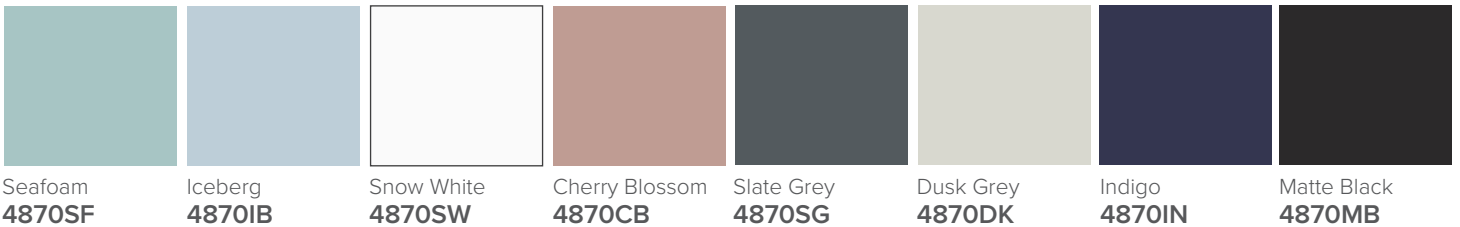

Cabinet Options