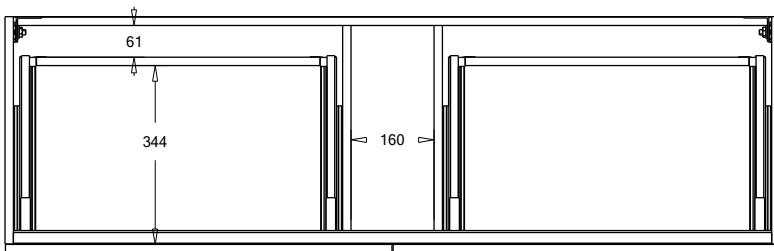

### Features

- 4-Drawer Wall Hung Vanity - Colour options below
- StoneCast 20mm Via Single Basin [Standard]
- Full Extension Soft Close Drawers with Extrusions - Extrusion upgrade options available
- Dimensions: H670 x W1500 x D465

### Technical Details

Note: All measurements shown are in millimetres. Sizes are nominal.

TOP VIEW

FRONT VIEW

SIDE VIEW