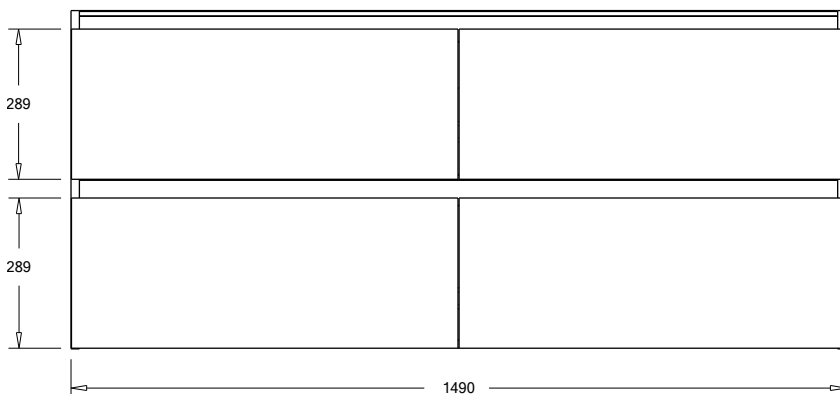

### Features

- 4-Drawer Wall Hung Vanity - Colour options below
- StoneCast 20mm Via Single Basin [Standard]
- Full Extension Soft Close Drawers with Extrusions - Extrusion upgrade options available
- Dimensions: H670 x W1500 x D465

### Cabinet Options

### Technical Details

Note: All measurements shown are in millimetres. Sizes are nominal.

TOP VIEW

FRONT VIEW

SIDE VIEW