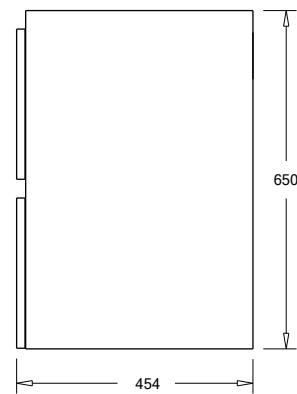

### Features

- 4-Drawer Wall Hung Vanity - Colour options below
- StoneCast 20mm Via Single Basin [Standard]
- Full Extension Soft Close Drawers with Extrusions - Extrusion upgrade options available
- Dimensions: H670 x W1500 x D465

### Cabinet Options

### Technical Details

Note: All measurements shown are in millimetres. Sizes are nominal.

TOP VIEW

FRONT VIEW

SIDE VIEW