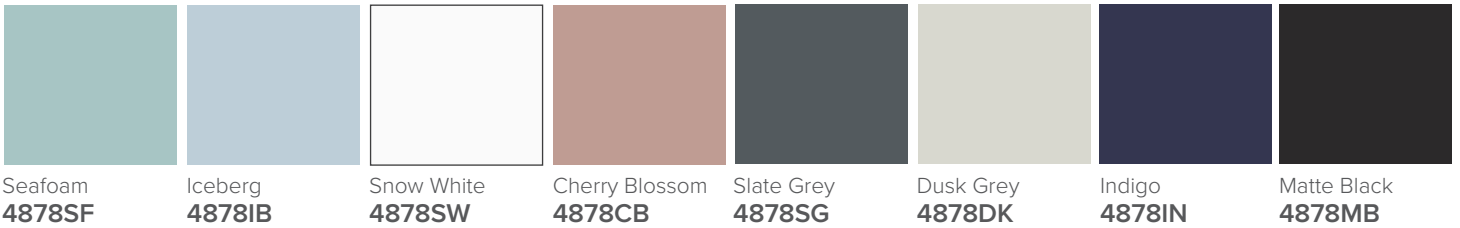

Cabinet Options