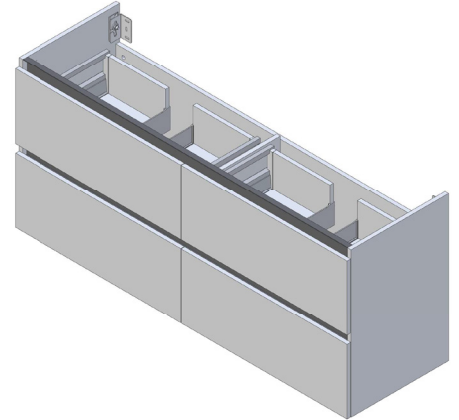

SPECIFICATION SHEET

Oxley 1500 4-Drawer Double Basin Wall Hung Vanity

Features

- 4-Drawer Wall Hung Vanity - *Colour options below*
- StoneCast 20mm Via Single Basin [Standard]
- Full Extension Soft Close Drawers with Extrusions - *Extrusion upgrade options available*
- Dimensions: H670 x W1500 x D465

Cabinet Options

Technical Details

Note: All measurements shown are in millimetres. Sizes are nominal.

TOP VIEW

FRONT VIEW

SIDE VIEW