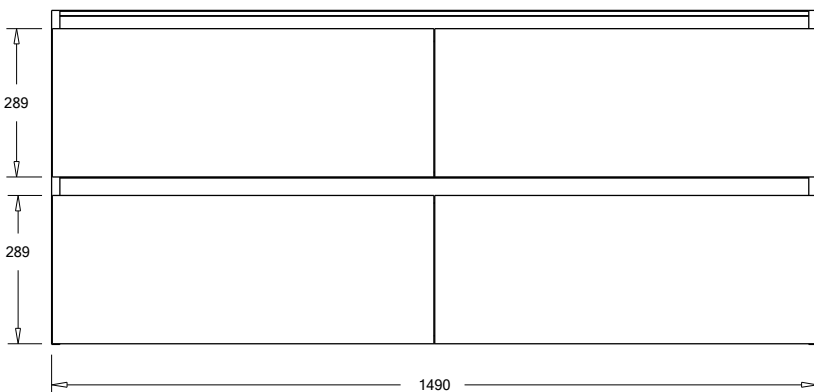

SPECIFICATION SHEET

Oxley 1500 4-Drawer Double Basin Wall Hung Vanity

Features

- 4-Drawer Wall Hung Vanity - *Colour options below*
- StoneCast 20mm Via Single Basin [Standard]
- Full Extension Soft Close Drawers with Extrusions - *Extrusion upgrade options available*
- Dimensions: H670 x W1500 x D465

Cabinet Options

Technical Details

Note: All measurements shown are in millimetres. Sizes are nominal.

TOP VIEW

FRONT VIEW

SIDE VIEW