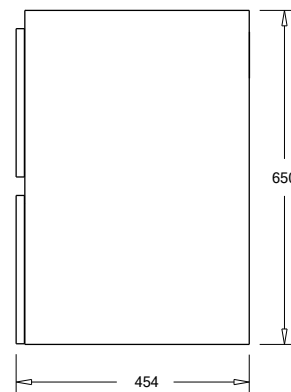

SPECIFICATION SHEET

Oxley 1500 4-Drawer Double Basin Wall Hung Vanity

Features

- 4-Drawer Wall Hung Vanity - *Colour options below*
- StoneCast 20mm Via Single Basin [Standard]
- Full Extension Soft Close Drawers with Extrusions - *Extrusion upgrade options available*
- Dimensions: H670 x W1500 x D465

Cabinet Options

Technical Details

Note: All measurements shown are in millimetres. Sizes are nominal.

TOP VIEW

FRONT VIEW

SIDE VIEW