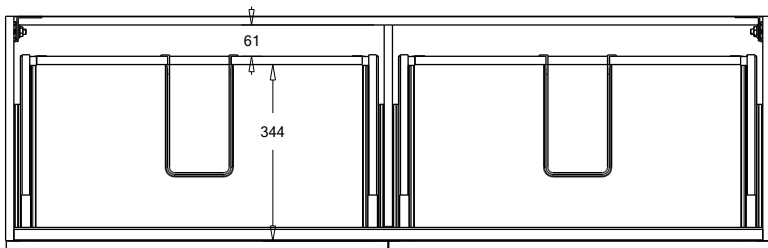

SPECIFICATION SHEET

Oxley 1500 4-Drawer Double Basin Wall Hung Vanity

Features

- 4-Drawer Wall Hung Vanity - *Colour options below*
- StoneCast 20mm Via Single Basin [Standard]
- Full Extension Soft Close Drawers with Extrusions - *Extrusion upgrade options available*
- Dimensions: H670 x W1500 x D465

Cabinet Options

Technical Details

Note: All measurements shown are in millimetres. Sizes are nominal.

TOP VIEW

FRONT VIEW

SIDE VIEW