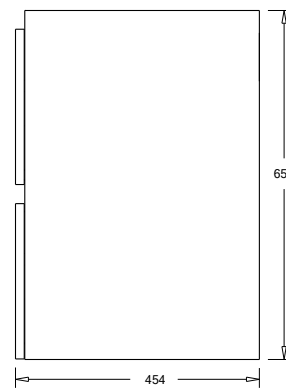

### Features

- 4-Drawer Wall Hung Vanity - *Colour options below*
- StoneCast 20mm Via Single Basin [Standard] - *Upgrade options available*
- Full Extension Soft Close Drawers with Extrusions - *Extrusion upgrade options available*
- Dimensions: H670 x W1200 x D465

### Cabinet Options

### Technical Details

Note: All measurements shown are in millimetres. Sizes are nominal.

TOP VIEW

FRONT VIEW

SIDE VIEW