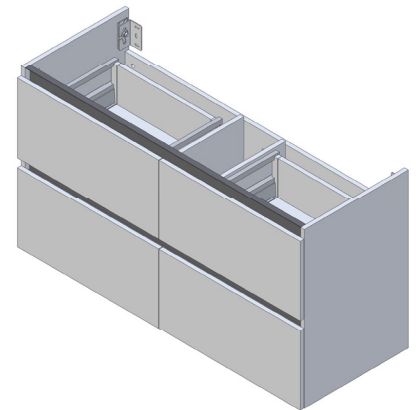

### Features

- 4-Drawer Wall Hung Vanity - *Colour options below*
- StoneCast 20mm Via Single Basin [Standard] - *Upgrade options available*
- Full Extension Soft Close Drawers with Extrusions - *Extrusion upgrade options available*
- Dimensions: H670 x W1200 x D465

### Cabinet Options

### Technical Details

Note: All measurements shown are in millimetres. Sizes are nominal.

TOP VIEW

FRONT VIEW

SIDE VIEW