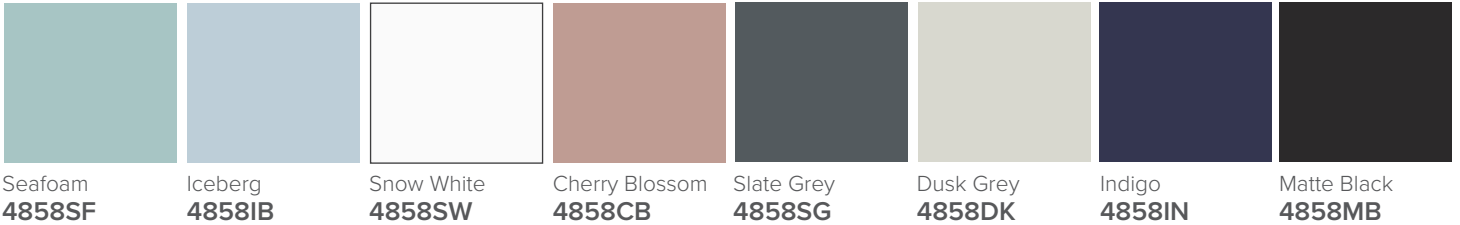

Cabinet Options

Technical Details

Note: All measurements shown are in millimetres. Sizes are nominal.