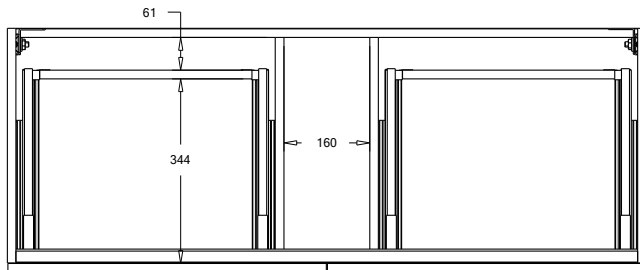

### Features

- 4-Drawer Wall Hung Vanity - *Colour options below*
- StoneCast 20mm Via Single Basin [Standard] - *Upgrade options available*
- Full Extension Soft Close Drawers with Extrusions - *Extrusion upgrade options available*
- Dimensions: H670 x W1200 x D465

### Technical Details

Note: All measurements shown are in millimetres. Sizes are nominal.

TOP VIEW

FRONT VIEW

SIDE VIEW