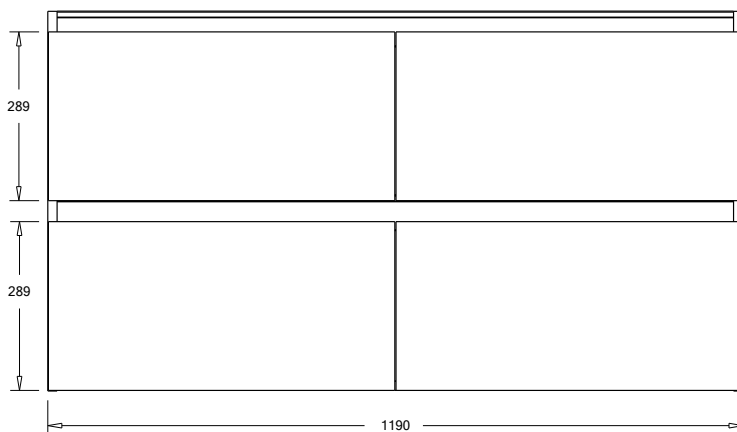

SPECIFICATION SHEET

Oxley 1200 4-Drawer Right Offset Basin Wall Hung Vanity

Features

- 4-Drawer Wall Hung Vanity - *Colour options below*
- StoneCast 20mm Via Right Offset Basin [Standard]
- Full Extension Soft Close Drawers with Extrusions - *Extrusion upgrade options available*
- Dimensions: H670 x W1200 x D465

Cabinet Options

Technical Details

Note: All measurements shown are in millimetres. Sizes are nominal.

Note: Full Drawer Box on Left Hand Side

TOP VIEW

FRONT VIEW

SIDE VIEW