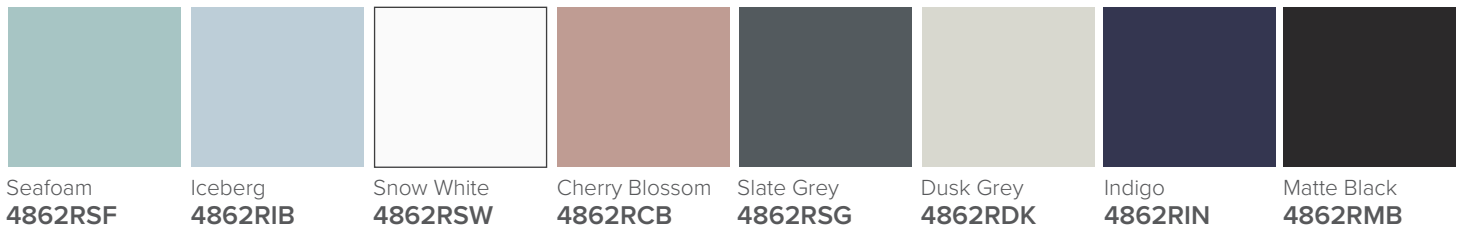

Cabinet Options