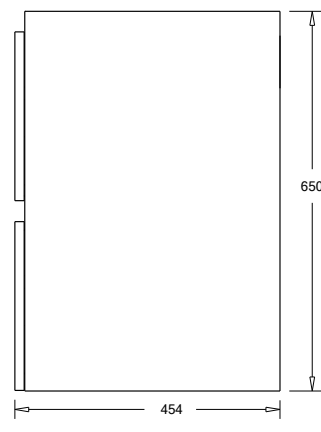

SPECIFICATION SHEET

Oxley 1200 4-Drawer Right Offset Basin Wall Hung Vanity

Features

- 4-Drawer Wall Hung Vanity - *Colour options below*
- StoneCast 20mm Via Right Offset Basin [Standard]
- Full Extension Soft Close Drawers with Extrusions - *Extrusion upgrade options available*
- Dimensions: H670 x W1200 x D465

Cabinet Options

Technical Details

Note: All measurements shown are in millimetres. Sizes are nominal.

Note: Full Drawer Box on Left Hand Side

TOP VIEW

FRONT VIEW

SIDE VIEW