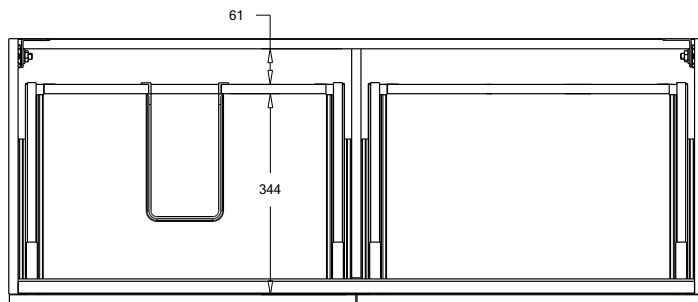

SPECIFICATION SHEET

Oxley 1200 4-Drawer Right Offset Basin Wall Hung Vanity

Features

- 4-Drawer Wall Hung Vanity - *Colour options below*
- StoneCast 20mm Via Right Offset Basin [Standard]
- Full Extension Soft Close Drawers with Extrusions - *Extrusion upgrade options available*
- Dimensions: H670 x W1200 x D465

Cabinet Options

Technical Details

Note: All measurements shown are in millimetres. Sizes are nominal.

Note: Full Drawer Box on Left Hand Side

TOP VIEW

FRONT VIEW

SIDE VIEW