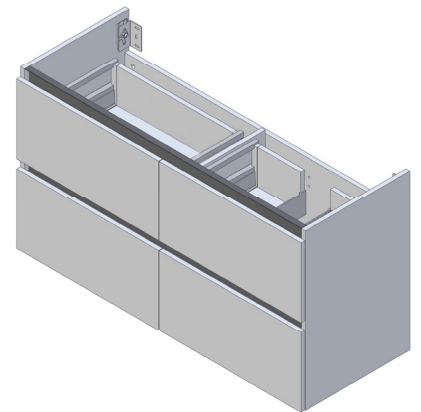

SPECIFICATION SHEET

Oxley 1200 4-Drawer Right Offset Basin Wall Hung Vanity

Features

- 4-Drawer Wall Hung Vanity - *Colour options below*
- StoneCast 20mm Via Right Offset Basin [Standard]
- Full Extension Soft Close Drawers with Extrusions - *Extrusion upgrade options available*
- Dimensions: H670 x W1200 x D465

Cabinet Options

Technical Details

Note: All measurements shown are in millimetres. Sizes are nominal.

Note: Full Drawer Box on Left Hand Side

TOP VIEW

FRONT VIEW

SIDE VIEW