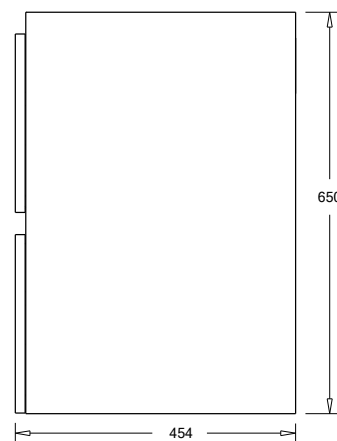

## Oxley 1200 4-Drawer Left Offset Basin Wall Hung Vanity

### Features

- 4-Drawer Wall Hung Vanity - Colour options below
- StoneCast 20mm Via Left Offset Basin [Standard]
- Full Extension Soft Close Drawers with Extrusions - Extrusion upgrade options available
- Dimensions: H670 x W1200 x D465

### Cabinet Options

### Technical Details

Note: All measurements shown are in millimetres. Sizes are nominal.

Note: Full Drawer Box on Right Hand Side

TOP VIEW

FRONT VIEW

SIDE VIEW