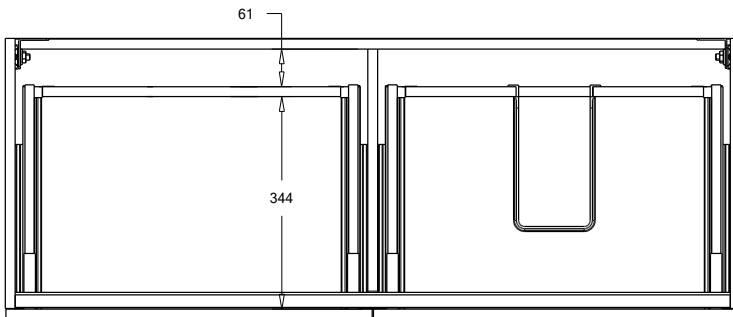

### Features

- 4-Drawer Wall Hung Vanity - Colour options below
- StoneCast 20mm Via Left Offset Basin [Standard]
- Full Extension Soft Close Drawers with Extrusions - Extrusion upgrade options available
- Dimensions: H670 x W1200 x D465

### Technical Details

Note: All measurements shown are in millimetres. Sizes are nominal.

Note: Full Drawer Box on Right Hand Side

TOP VIEW

FRONT VIEW

SIDE VIEW