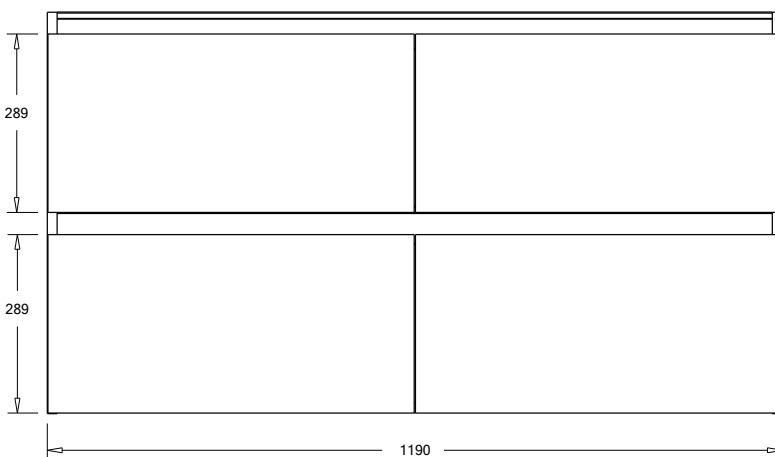

### Features

- 4-Drawer Wall Hung Vanity - Colour options below
- StoneCast 20mm Via Left Offset Basin [Standard]
- Full Extension Soft Close Drawers with Extrusions - Extrusion upgrade options available
- Dimensions: H670 x W1200 x D465

### Cabinet Options

### Technical Details

Note: All measurements shown are in millimetres. Sizes are nominal.

Note: Full Drawer Box on Right Hand Side

TOP VIEW

FRONT VIEW

SIDE VIEW