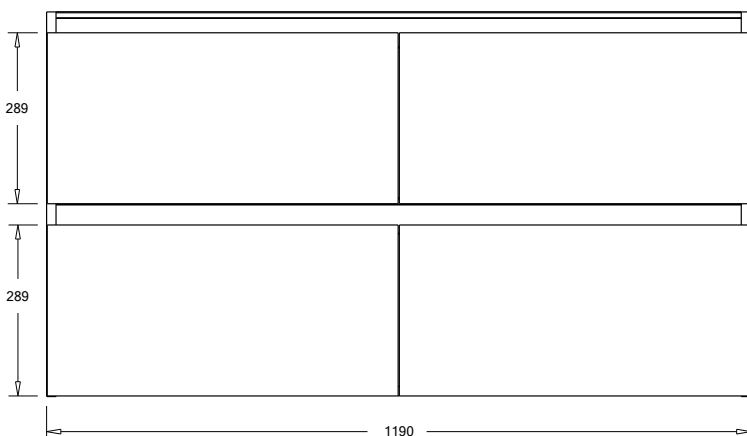

SPECIFICATION SHEET

Oxley 1200 4-Drawer Double Basin Wall Hung Vanity

Features

- 4-Drawer Wall Hung Vanity - *Colour options below*
- StoneCast 20mm Via Double Basin [Standard] - *Upgrade options available*
- Full Extension Soft Close Drawers with Extrusions - *Extrusion upgrade options available*
- Dimensions: H670 x W1200 x D465

Cabinet Options

Technical Details

Note: All measurements shown are in millimetres. Sizes are nominal.

TOP VIEW

FRONT VIEW

SIDE VIEW