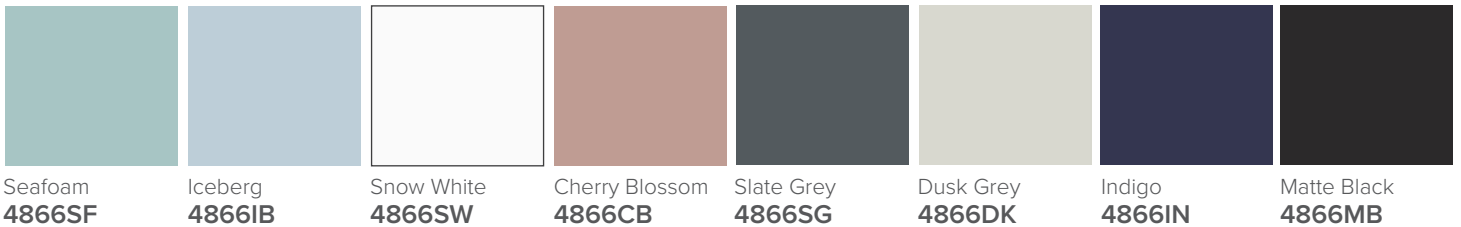

Cabinet Options