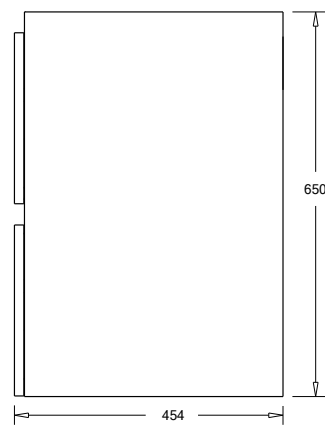

SPECIFICATION SHEET

Oxley 1200 4-Drawer Double Basin Wall Hung Vanity

Features

- 4-Drawer Wall Hung Vanity - *Colour options below*
- StoneCast 20mm Via Double Basin [Standard] - *Upgrade options available*
- Full Extension Soft Close Drawers with Extrusions - *Extrusion upgrade options available*
- Dimensions: H670 x W1200 x D465

Cabinet Options

Technical Details

Note: All measurements shown are in millimetres. Sizes are nominal.

TOP VIEW

FRONT VIEW

SIDE VIEW