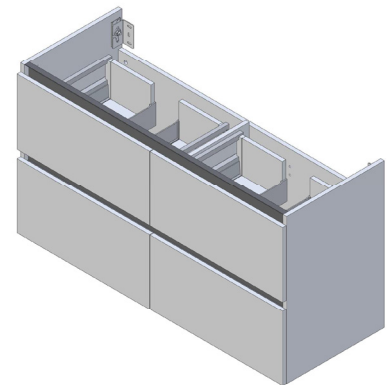

SPECIFICATION SHEET

Oxley 1200 4-Drawer Double Basin Wall Hung Vanity

Features

- 4-Drawer Wall Hung Vanity - *Colour options below*
- StoneCast 20mm Via Double Basin [Standard] - *Upgrade options available*
- Full Extension Soft Close Drawers with Extrusions - *Extrusion upgrade options available*
- Dimensions: H670 x W1200 x D465

Cabinet Options

Technical Details

Note: All measurements shown are in millimetres. Sizes are nominal.

TOP VIEW

FRONT VIEW

SIDE VIEW