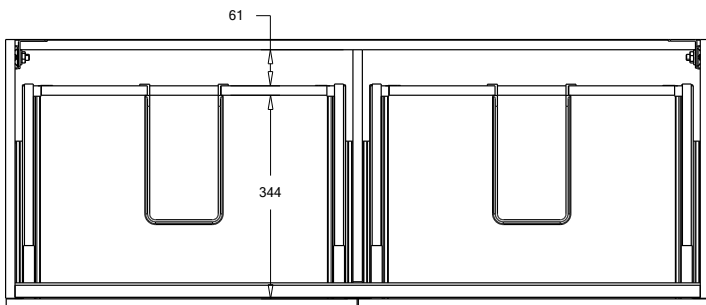

SPECIFICATION SHEET

Oxley 1200 4-Drawer Double Basin Wall Hung Vanity

Features

- 4-Drawer Wall Hung Vanity - *Colour options below*
- StoneCast 20mm Via Double Basin [Standard] - *Upgrade options available*
- Full Extension Soft Close Drawers with Extrusions - *Extrusion upgrade options available*
- Dimensions: H670 x W1200 x D465

Cabinet Options

Technical Details

Note: All measurements shown are in millimetres. Sizes are nominal.

TOP VIEW

FRONT VIEW

SIDE VIEW