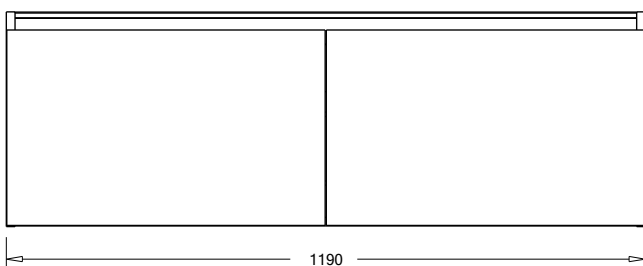

SPECIFICATION SHEET

Oxley 1200 2-Drawer Single Basin Wall Hung Vanity

Features

- 2-Drawer Wall Hung Vanity - *Colour options below*
- StoneCast 20mm Via Single Basin [Standard] - *Upgrade options available*
- Full Extension Soft Close Drawers with Extrusions - *Extrusion upgrade options available*
- Dimensions: H420 x W1200 x D465

Cabinet Options

Technical Details

Note: All measurements shown are in millimetres. Sizes are nominal.

TOP VIEW

FRONT VIEW

SIDE VIEW