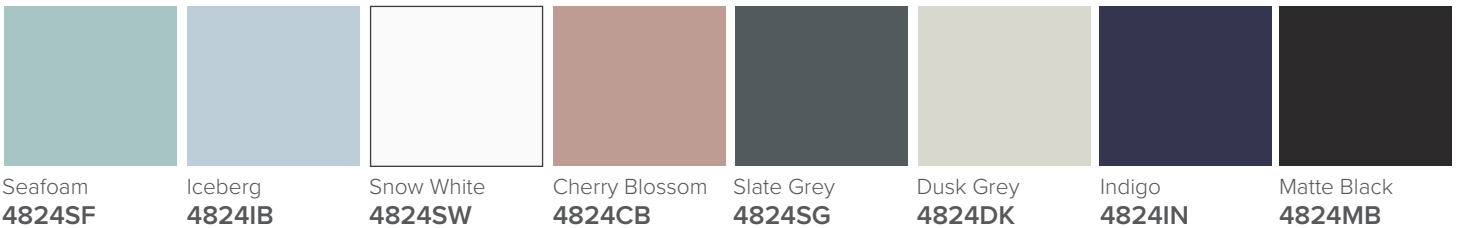

Cabinet Options