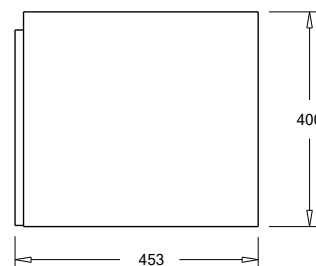

SPECIFICATION SHEET

Oxley 1200 2-Drawer Single Basin Wall Hung Vanity

Features

- 2-Drawer Wall Hung Vanity - *Colour options below*
- StoneCast 20mm Via Single Basin [Standard] - *Upgrade options available*
- Full Extension Soft Close Drawers with Extrusions - *Extrusion upgrade options available*
- Dimensions: H420 x W1200 x D465

Cabinet Options

Technical Details

Note: All measurements shown are in millimetres. Sizes are nominal.

TOP VIEW

FRONT VIEW

SIDE VIEW