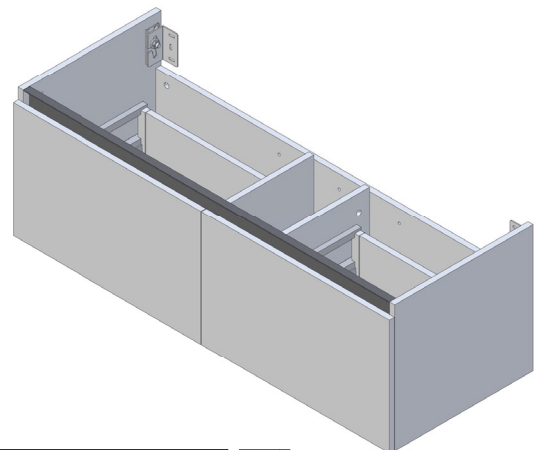

SPECIFICATION SHEET

Oxley 1200 2-Drawer Single Basin Wall Hung Vanity

Features

- 2-Drawer Wall Hung Vanity - *Colour options below*
- StoneCast 20mm Via Single Basin [Standard] - *Upgrade options available*
- Full Extension Soft Close Drawers with Extrusions - *Extrusion upgrade options available*
- Dimensions: H420 x W1200 x D465

Cabinet Options

Technical Details

Note: All measurements shown are in millimetres. Sizes are nominal.

TOP VIEW

FRONT VIEW

SIDE VIEW