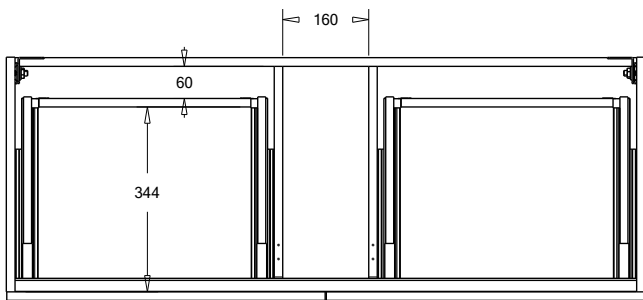

SPECIFICATION SHEET

Oxley 1200 2-Drawer Single Basin Wall Hung Vanity

Features

- 2-Drawer Wall Hung Vanity - *Colour options below*
- StoneCast 20mm Via Single Basin [Standard] - *Upgrade options available*
- Full Extension Soft Close Drawers with Extrusions - *Extrusion upgrade options available*
- Dimensions: H420 x W1200 x D465

Cabinet Options

Technical Details

Note: All measurements shown are in millimetres. Sizes are nominal.

TOP VIEW

FRONT VIEW

SIDE VIEW