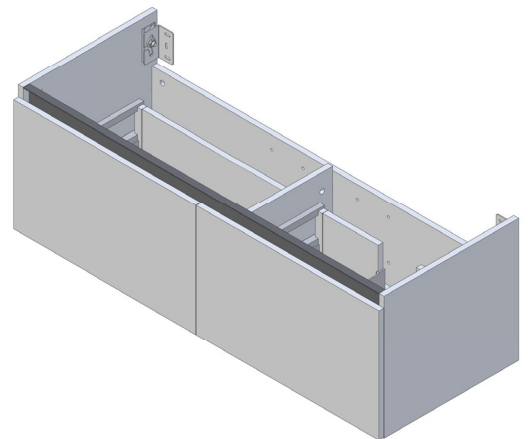

SPECIFICATION SHEET

Oxley 1200 2-Drawer Right Offset Basin Wall Hung Vanity

Features

- 2-Drawer Wall Hung Vanity - Colour options below
- StoneCast 20mm Via Right Offset Basin [Standard]
- Full Extension Soft Close Drawers with Extrusions - Extrusion upgrade options available
- Dimensions: H420 x W1200 x D465

Matte Black
4828RMB

Technical Details

Note: All measurements shown are in millimetres. Sizes are nominal.

Note: Full Drawer Box on Left Hand Side

TOP VIEW

FRONT VIEW

SIDE VIEW