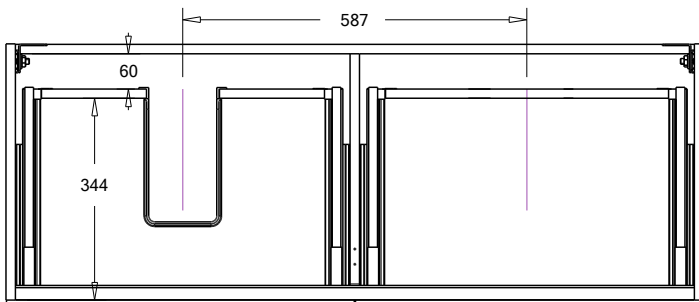

SPECIFICATION SHEET

Oxley 1200 2-Drawer Right Offset Basin Wall Hung Vanity

Features

- 2-Drawer Wall Hung Vanity - Colour options below
- StoneCast 20mm Via Right Offset Basin [Standard]
- Full Extension Soft Close Drawers with Extrusions - Extrusion upgrade options available
- Dimensions: H420 x W1200 x D465

Matte Black
4828RMB

Technical Details

Note: All measurements shown are in millimetres. Sizes are nominal.

Note: Full Drawer Box on Left Hand Side

TOP VIEW

FRONT VIEW

SIDE VIEW