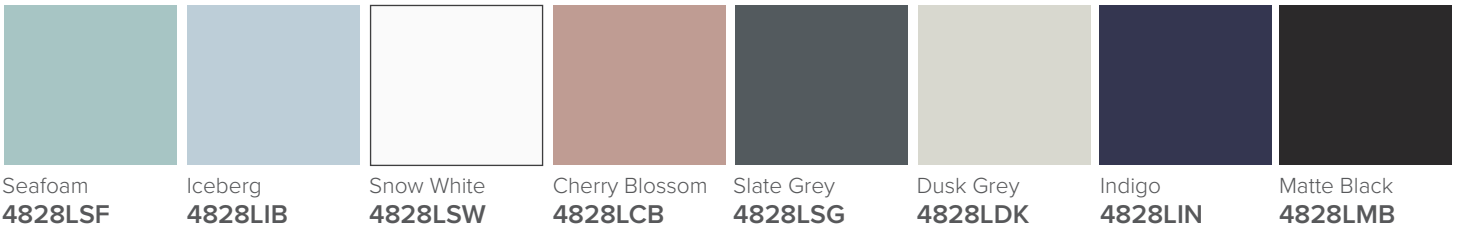

Cabinet Options