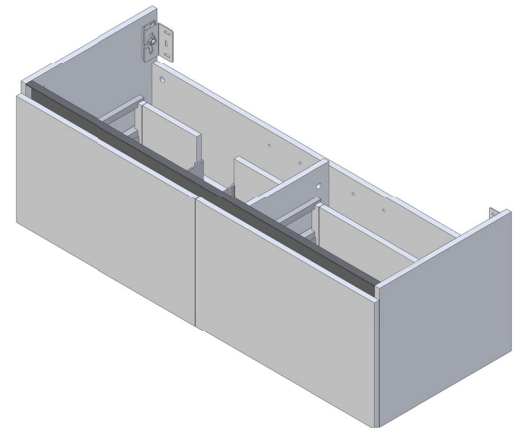

SPECIFICATION SHEET

Oxley 1200 2-Drawer Left Offset Basin Wall Hung Vanity

Features

- 2-Drawer Wall Hung Vanity - Colour options below
- StoneCast 20mm Via Left Offset Basin [Standard]
- Full Extension Soft Close Drawers with Extrusions - Extrusion upgrade options available
- Dimensions: H420 x W1200 x D465

Cabinet Options

Technical Details

Note: All measurements shown are in millimetres. Sizes are nominal.

Note: Full Drawer Box on Right Hand Side

TOP VIEW

FRONT VIEW

SIDE VIEW