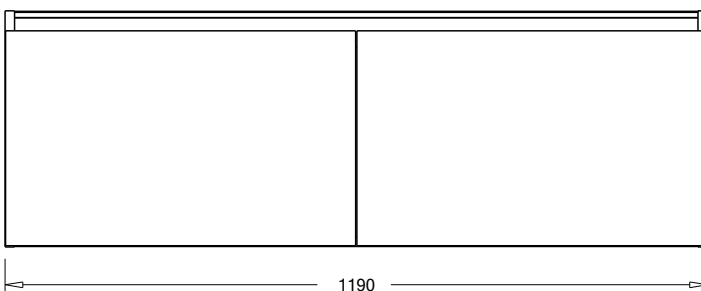

SPECIFICATION SHEET

Oxley 1200 2-Drawer Left Offset Basin Wall Hung Vanity

Features

- 2-Drawer Wall Hung Vanity - Colour options below
- StoneCast 20mm Via Left Offset Basin [Standard]
- Full Extension Soft Close Drawers with Extrusions - Extrusion upgrade options available
- Dimensions: H420 x W1200 x D465

Cabinet Options

Technical Details

Note: All measurements shown are in millimetres. Sizes are nominal.

Note: Full Drawer Box on Right Hand Side

TOP VIEW

FRONT VIEW

SIDE VIEW