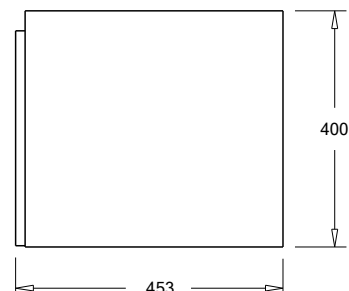

SPECIFICATION SHEET

Oxley 1200 2-Drawer Left Offset Basin Wall Hung Vanity

Features

- 2-Drawer Wall Hung Vanity - Colour options below
- StoneCast 20mm Via Left Offset Basin [Standard]
- Full Extension Soft Close Drawers with Extrusions - Extrusion upgrade options available
- Dimensions: H420 x W1200 x D465

Cabinet Options

Technical Details

Note: All measurements shown are in millimetres. Sizes are nominal.

Note: Full Drawer Box on Right Hand Side

TOP VIEW

FRONT VIEW

SIDE VIEW