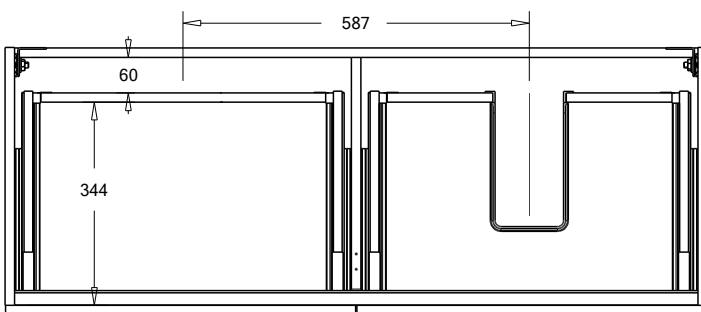

SPECIFICATION SHEET

Oxley 1200 2-Drawer Left Offset Basin Wall Hung Vanity

Features

- 2-Drawer Wall Hung Vanity - Colour options below
- StoneCast 20mm Via Left Offset Basin [Standard]
- Full Extension Soft Close Drawers with Extrusions - Extrusion upgrade options available
- Dimensions: H420 x W1200 x D465

Cabinet Options

Technical Details

Note: All measurements shown are in millimetres. Sizes are nominal.

Note: Full Drawer Box on Right Hand Side

TOP VIEW

FRONT VIEW

SIDE VIEW