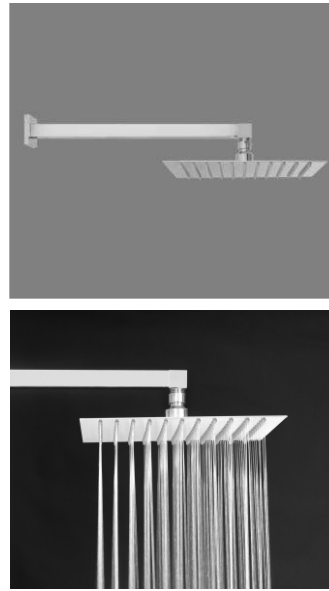

Oblio

Rain Head & Arm Wall Mounted

Code: OB SRWM SS Wall Mounted
(includes a 370mm long square wall arm)

Code: OB SR SS Head only

Finish: Polished stainless steel / Chrome

Head: 250 X 250mm X 5mm thick
 Inlet: 1/2" BSP thread female
 Nipples Replaceable (5 spares) Rubs clean & arranged in an 11 X 11 grid
 Spray pattern: @ head = 200 X 200mm
 @ 1/2m = 200 X 200mm

Arm: Square 22 X 370mm long
 Inlet/outlet: 1/2" BSP male
 Cover Flange: 50 X 50 X 9mm
 Installation Hole: 21 - 30mm

Flow control: PCW 9

Flow Rate: Max water flow @ 35 kPa = 10.8 litres/min

Please note: Removal of the flow control on mains pressure may void the warranty