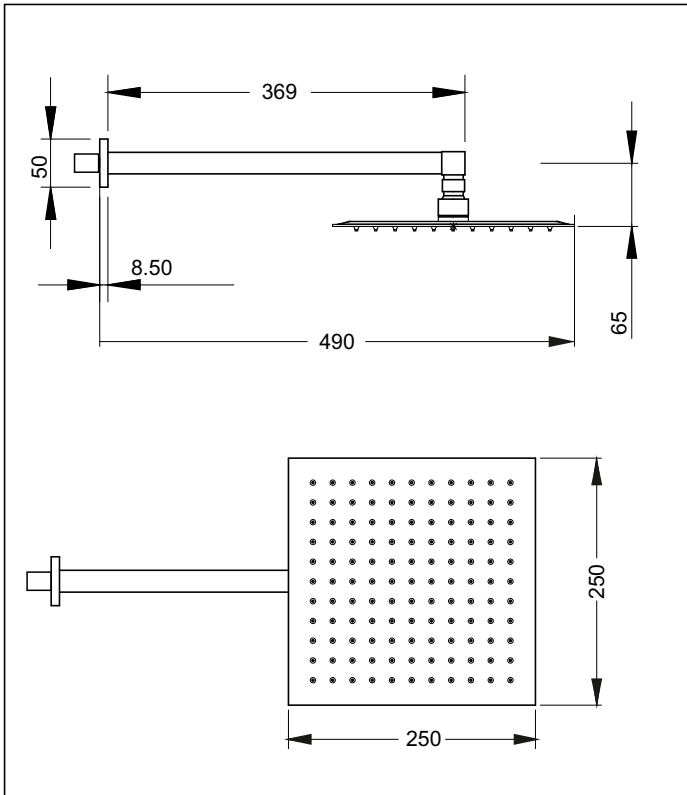

Oblio

Rain Head & Arm Wall Mounted

Code: OB SRWM SS Wall Mounted
(includes a 370mm long square wall arm)

Code: OB SR SS Head only

Finish: Polished stainless steel / Chrome

Head: 250 X 250mm X 5mm thick
 Inlet: 1/2" BSP thread female
 Nipples Replaceable (5 spares) Rubs clean & arranged in an 11 X 11 grid
 Spray pattern: @ head = 200 X 200mm
 @ 1/2m = 200 X 200mm

Arm: Square 22 X 370mm long
 Inlet/outlet: 1/2" BSP male
 Cover Flange: 50 X 50 X 9mm
 Installation Hole: 21 - 30mm

Flow control: PCW 9

Flow Rate: Max water flow @ 35 kPa = 10.8 litres/min

Please note: Removal of the flow control on mains pressure may void the warranty