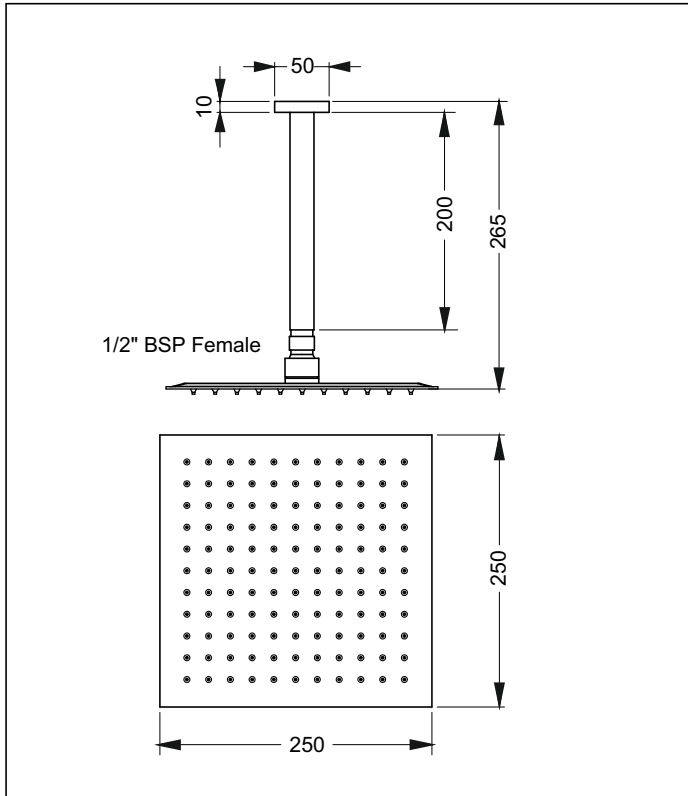

Oblio

Rain Head & Arm Ceiling Mounted

aquatica

Code: OB SRCM SS Ceiling Mounted
(includes a 200mm square ceiling arm)

Code: OB SR HEAD ONLY SS Head only

Finish: Stainless Steel

Water Inlet: 1/2" BSP Female

Installation Hole Diameter: (all arms)

Minimum: 21mm

Maximum: 30mm

Rain Head: 250 x 250mm

Inlet: 1/2" BSP thread - Female

Nipples Replaceable (5 spares) Rubs clean & arranged in an 11 X 11 grid

Spray pattern: @ head = 200 X 200mm

@ 1/2m = 200 X 200mm

Flow Rate: Max. 35kPa = 10.8 litres/min

Arm: Square 22 X 200mm long

Inlet/outlet: 1/2" BSP male

Cover Flange: 50 X 50 X 9mm

Installation Hole: 21 - 30mm

Flow control: PCW 9

Please note: Removal of the flow control on mains pressure may void the warranty