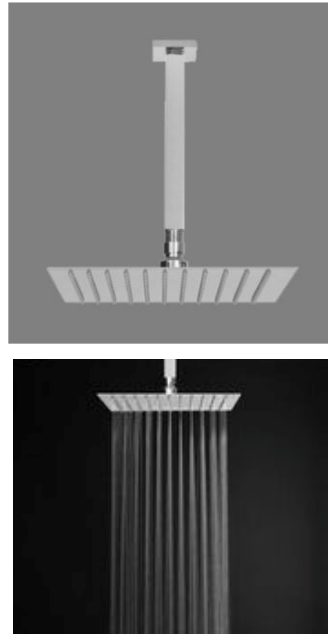

Oblio

Rain Head & Arm Ceiling Mounted

aquatica

Code: OB SRCM SS Ceiling Mounted
(includes a 200mm square ceiling arm)

Code: OB SR HEAD ONLY SS Head only

Finish: Stainless Steel

Water Inlet: 1/2" BSP Female

Installation Hole Diameter: (all arms)

Minimum: 21mm

Maximum: 30mm

Rain Head: 250 x 250mm

Inlet: 1/2" BSP thread - Female

Nipples Replaceable (5 spares) Rubs clean & arranged in an 11 X 11 grid

Spray pattern: @ head = 200 X 200mm

@ 1/2m = 200 X 200mm

Flow Rate: Max. 35kPa = 10.8 litres/min

Arm: Square 22 X 200mm long

Inlet/outlet: 1/2" BSP male

Cover Flange: 50 X 50 X 9mm

Installation Hole: 21 - 30mm

Flow control: PCW 9

Please note: Removal of the flow control on mains pressure may void the warranty