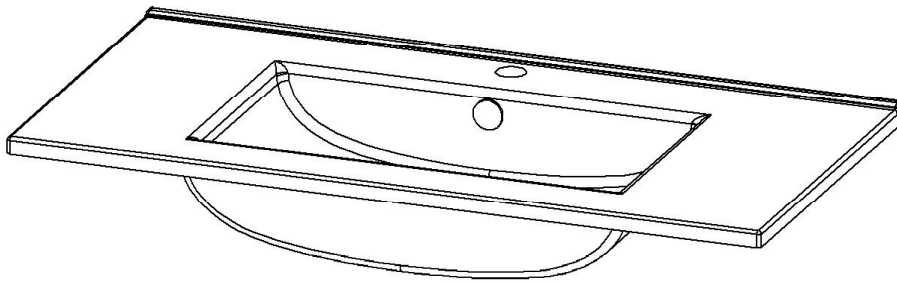

SPECIFICATION SHEET

Kolum 900 Wall Hung Vanity

(see page 2 for the basin)

Product: Kolum 900 Wall Hung Vanity
 Vanity Size: H420 X W900 X D465
 Cabinet Size: H400 X W900 X D455
 Cabinet Material: Gloss White Moisture resistant board
 Colour Timble Veneer On Durable Plywood

Standard 900 Basin

Product: Standard 900 Basin
 Code: 4225
 Basin Size: W910 (±5) X D465
 Material: Vitreous China

*Disclaimer: Measurements are nominal. Tapware & Wastes are for display only.

© 2016 Newtech. All rights reserved.