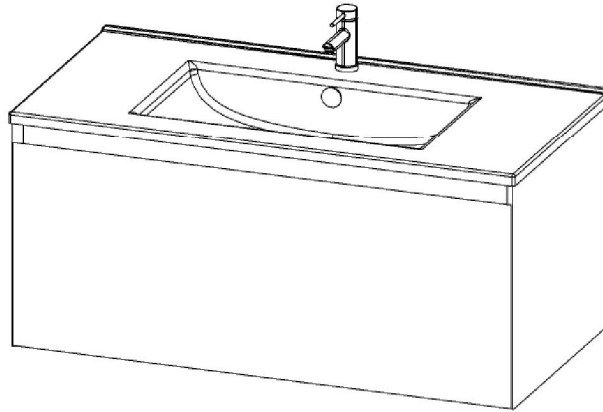

SPECIFICATION SHEET

Kolum 900 Wall Hung Vanity

(see page 2 for the basin)

Product: Kolum 900 Wall Hung Vanity
 Vanity Size: H420 X W900 X D465
 Cabinet Size: H400 X W900 X D455
 Cabinet Material: Gloss White Moisture resistant board
 Colour Timble Veneer On Durable Plywood

Colour / Code: 8535 8505 8507 8509

Gloss White American Walnut Dark Oak Washed Oak

*Disclaimer: Measurements are nominal. Tapware &Wastes are for display only.

@ 2016 Newtech. All rights reserved.

SPECIFICATION SHEET

Standard 900 Basin

Product: Standard 900 Basin
 Code: 4225
 Basin Size: W910 (±5) X D465
 Material: Vitreous China

*Disclaimer: Measurements are nominal. Tapware & Wastes are for display only.

© 2016 Newtech. All rights reserved.