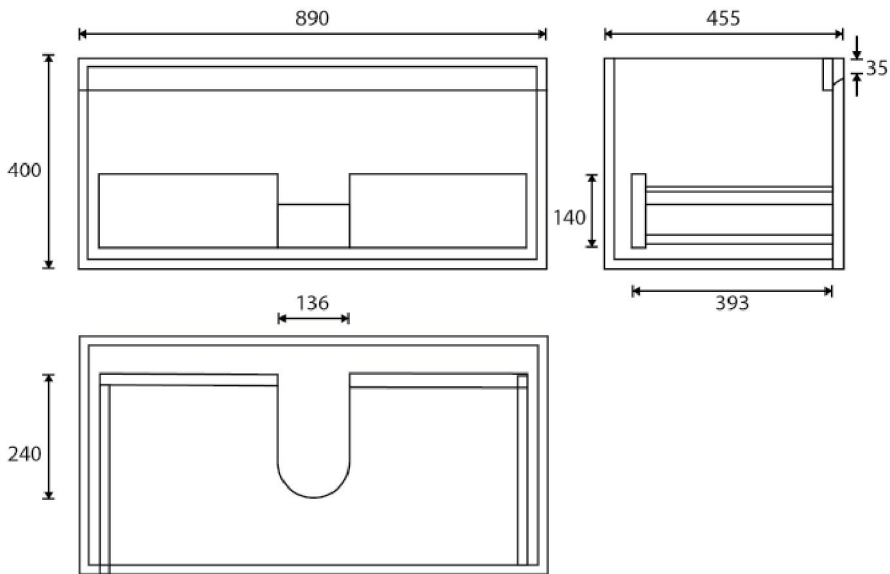

SPECIFICATION SHEET

Kolum 900 Wall Hung Vanity

(see page 2 for the basin)

Product: Kolum 900 Wall Hung Vanity
 Vanity Size: H420 X W900 X D465
 Cabinet Size: H400 X W900 X D455
 Cabinet Material: Gloss White Moisture resistant board
 Colour Timble Veneer On Durable Plywood

Colour / Code: 8535 8505 8507 8509

Gloss White American Walnut Dark Oak Washed Oak

*Disclaimer: Measurements are nominal. Tapware &Wastes are for display only.

@ 2016 Newtech. All rights reserved.

SPECIFICATION SHEET

Standard 900 Basin

Product: Standard 900 Basin
 Code: 4225
 Basin Size: W910 (±5) X D465
 Material: Vitreous China

*Disclaimer: Measurements are nominal. Tapware & Wastes are for display only.

© 2016 Newtech. All rights reserved.