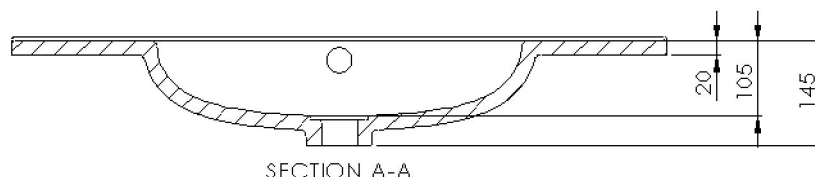

SPECIFICATION SHEET

Kolum 900 Wall Hung Vanity

(see page 2 for the basin)

Product: Kolum 900 Wall Hung Vanity
 Vanity Size: H420 X W900 X D465
 Cabinet Size: H400 X W900 X D455
 Cabinet Material: Gloss White Moisture resistant board
 Colour Timble Veneer On Durable Plywood

Standard 900 Basin

Product: Standard 900 Basin
 Code: 4225
 Basin Size: W910 (±5) X D465
 Material: Vitreous China

*Disclaimer: Measurements are nominal. Tapware & Wastes are for display only.

© 2016 Newtech. All rights reserved.