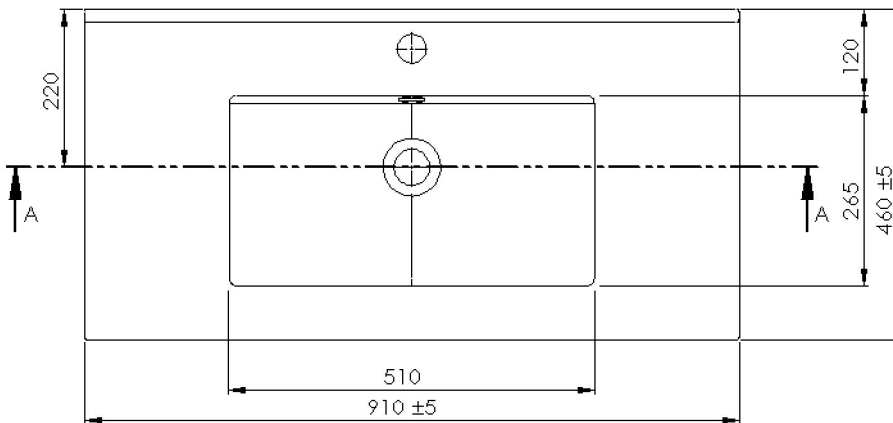

SPECIFICATION SHEET

Kolum 900 Wall Hung Vanity

(see page 2 for the basin)

Product: Kolum 900 Wall Hung Vanity
 Vanity Size: H420 X W900 X D465
 Cabinet Size: H400 X W900 X D455
 Cabinet Material: Gloss White Moisture resistant board
 Colour Timble Veneer On Durable Plywood

Standard 900 Basin

Product: Standard 900 Basin
 Code: 4225
 Basin Size: W910 (±5) X D465
 Material: Vitreous China

*Disclaimer: Measurements are nominal. Tapware & Wastes are for display only.

© 2016 Newtech. All rights reserved.