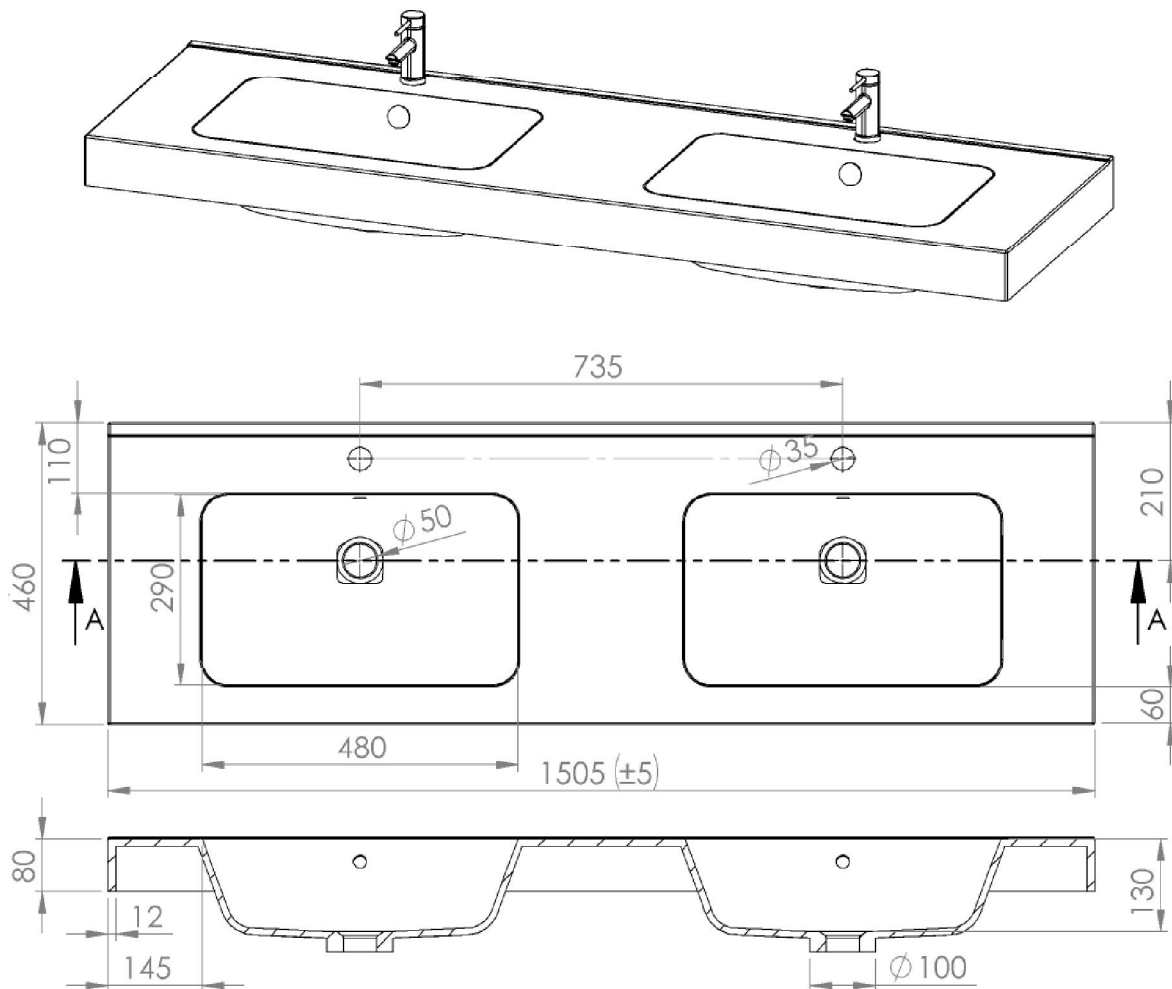

SPECIFICATION SHEET

Kolum 1500 Wall Hung Composite Vasto Double Basin Vanity

(see page 2 for the basin)

Product:	Kolum 1500 Wall Hung Composite Vasto Double Basin Vanity			
Vanity Size:	H480 X W1500 X D460			
Cabinet Size:	H400 X W1490 X D455			
Cabinet Material:	Gloss White	Moisture resistant MRF		
	Colour	Timble Veneer On Durable Plywood		
Colour / Code:	8522	8526	8524	8528
				
	Gloss White	American Walnut	Dark Oak	Washed Oak

*Disclaimer: Measurements are nominal. Tapware &Wastes are for display only.

@ 2016 Newtech. All rights reserved.

SPECIFICATION SHEET

Vasto 1500 Polymarble Double Basin

Product: Vasto 1500 Polymarble Double Basin
Code: VB1500D
Basin Size: W1505 (±5) X D460
Material: Polymarble

*Disclaimer: Measurements are nominal. Tapware & Wastes are for display only.

© 2016 Newtech. All rights reserved.