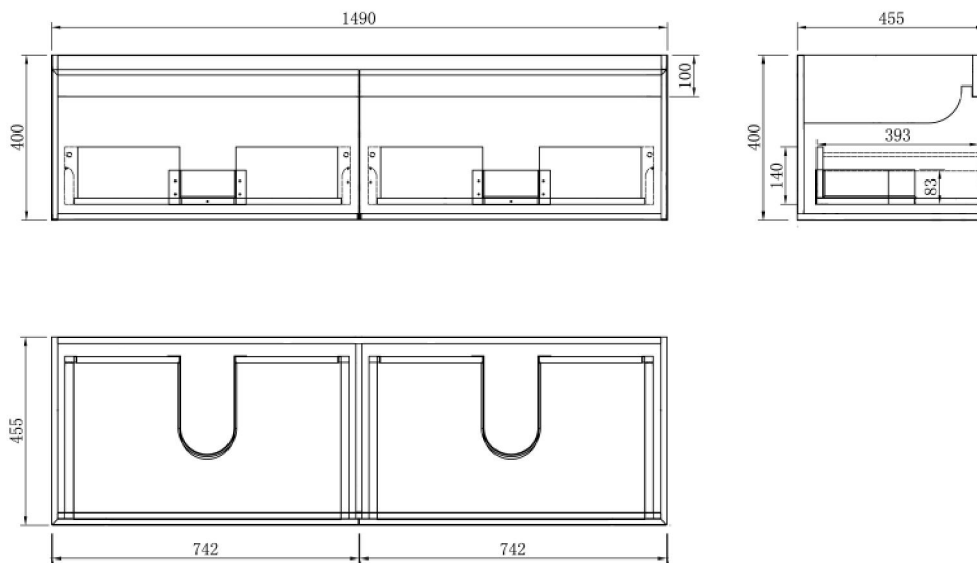

SPECIFICATION SHEET

Kolum 1500 Wall Hung Composite Vasto Double Basin Vanity

(see page 2 for the basin)

Product:	Kolum 1500 Wall Hung Composite Vasto Double Basin Vanity			
Vanity Size:	H480 X W1500 X D460			
Cabinet Size:	H400 X W1490 X D455			
Cabinet Material:	Gloss White	Moisture resistant MRF		
	Colour	Timble Veneer On Durable Plywood		
Colour / Code:	8522	8526	8524	8528
				
	Gloss White	American Walnut	Dark Oak	Washed Oak

*Disclaimer: Measurements are nominal. Tapware &Wastes are for display only.

@ 2016 Newtech. All rights reserved.

SPECIFICATION SHEET

Vasto 1500 Polymarble Double Basin

Product: Vasto 1500 Polymarble Double Basin
Code: VB1500D
Basin Size: W1505 (±5) X D460
Material: Polymarble

*Disclaimer: Measurements are nominal. Tapware & Wastes are for display only.

© 2016 Newtech. All rights reserved.