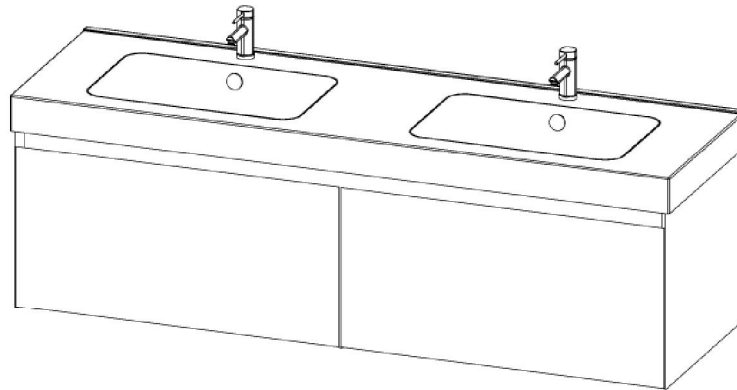

SPECIFICATION SHEET

Kolum 1500 Wall Hung Composite Vasto Double Basin Vanity

(see page 2 for the basin)

Product:	Kolum 1500 Wall Hung Composite Vasto Double Basin Vanity			
Vanity Size:	H480 X W1500 X D460			
Cabinet Size:	H400 X W1490 X D455			
Cabinet Material:	Gloss White	Moisture resistant MRF		
	Colour	Timble Veneer On Durable Plywood		
Colour / Code:	8522	8526	8524	8528
				
	Gloss White	American Walnut	Dark Oak	Washed Oak

*Disclaimer: Measurements are nominal. Tapware &Wastes are for display only.

@ 2016 Newtech. All rights reserved.

SPECIFICATION SHEET

Vasto 1500 Polymarble Double Basin

Product: Vasto 1500 Polymarble Double Basin
Code: VB1500D
Basin Size: W1505 (±5) X D460
Material: Polymarble

*Disclaimer: Measurements are nominal. Tapware & Wastes are for display only.

© 2016 Newtech. All rights reserved.