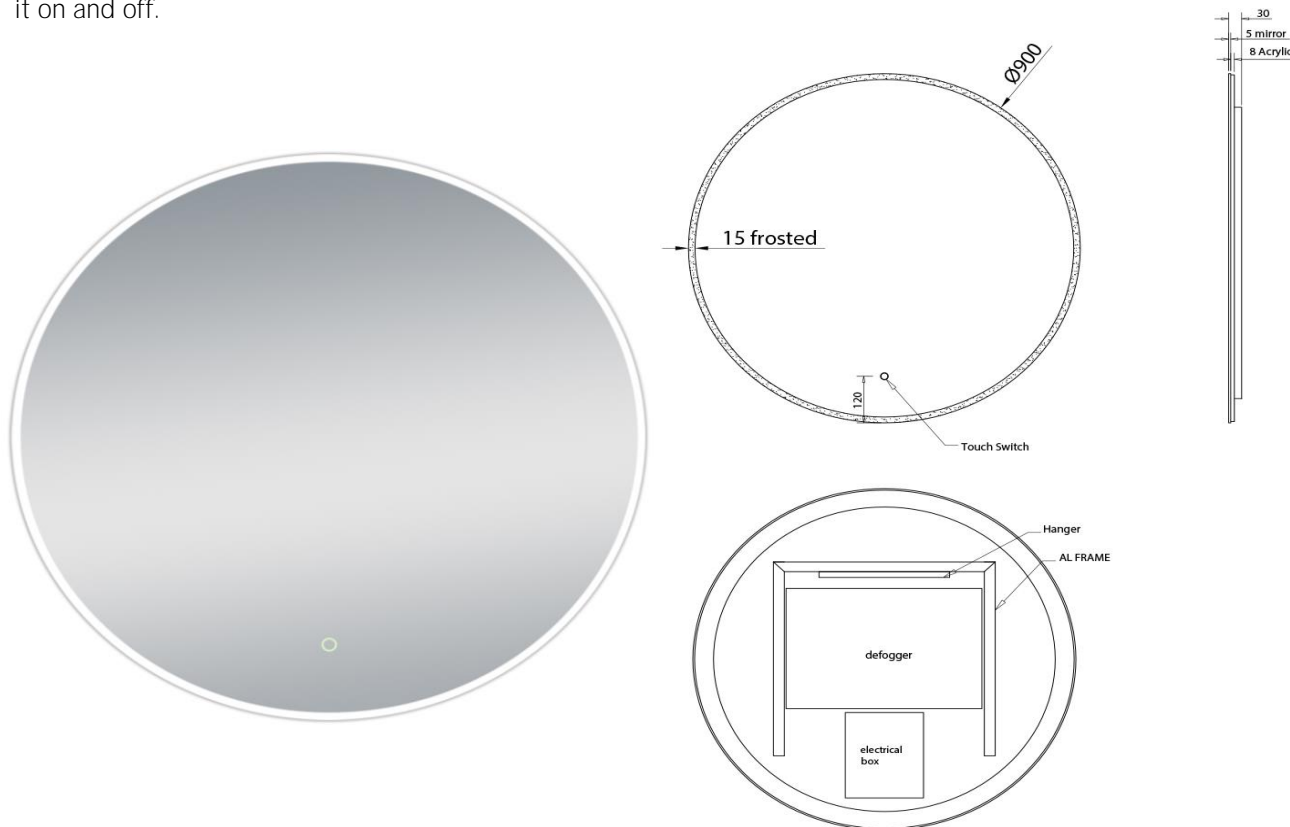

Verre Frameless 900mm Round LED Mirror

MV900

Verre 900mm Round Mirror

The Verre mirror is a round unframed LED mirror.

- LED mirror with three dimming settings
- Fitted with a demister pad
- 900mm in diameter

* The demister pad has a button in the front of the mirror to turn it on and off.

CARE AND USE

Mirrors

For best results use a moistened microfibre cloth to remove dry dirt or grime, followed by cleaning with a dry microfibre cloth. Avoid using alkaline (ammonia) or acid (vinegar) based products you not only risk damaging the silvered backing of the mirror, but also tend to leave behind streaks and smears.

LIMITED PRODUCT WARRANTIES

To be read in conjunction with and subject to all terms and conditions contained in the Waterware 'Producer Statement' available on-line (<http://www.waterware.co.nz/media-downloads>) From date of purchase, Waterware Services warrants products from the following categories to be free from manufacturing defect subject to exclusions (if applicable):

Category	Domestic Installations	Commercial Installations	Exclusions	Wels
Mirrors	2 years parts and labour	2 year parts and labour	None	Not required