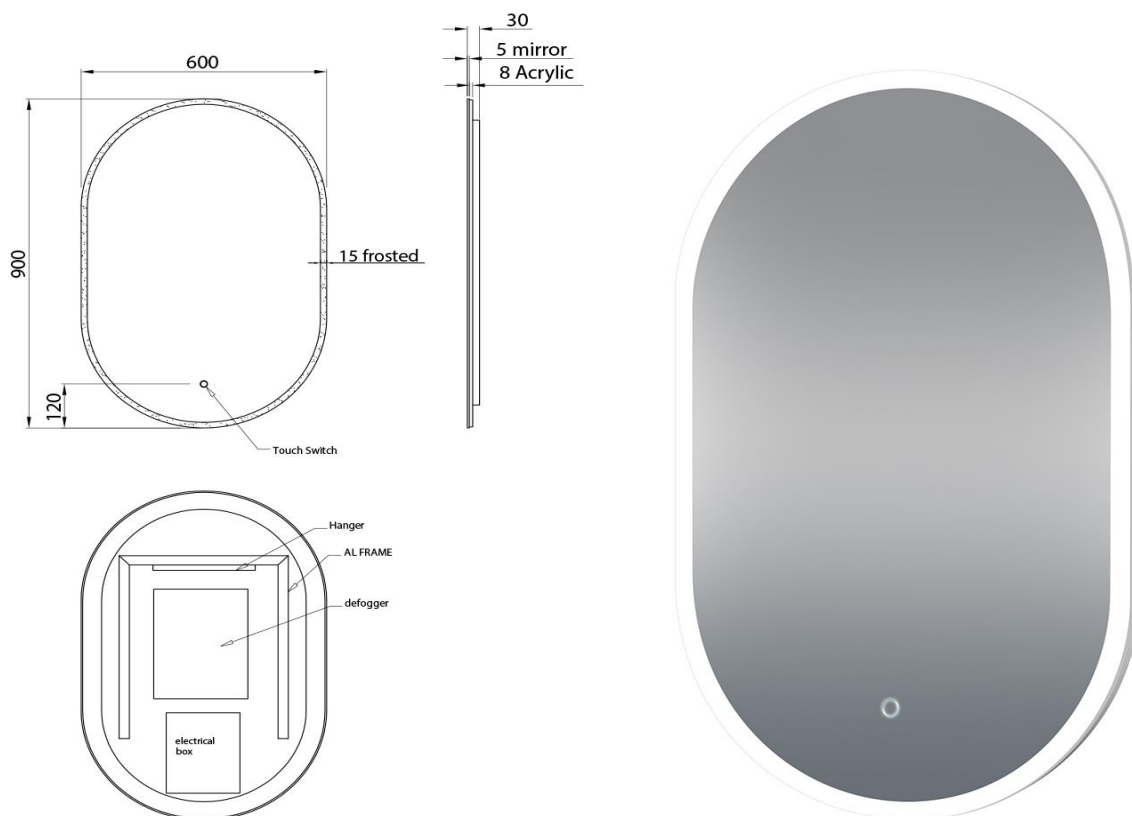

## Verre LED 600 x 900mm Oval Mirror

MV600900

Verre 600 x 900mm Oval Mirror

The Verre mirror is an oval unframed LED mirror.

- LED mirror with three dimming settings
- Fitted with a demister pad
- 600mm wide x 900mm high

\* The demister pad has a button in the front of the mirror to turn it on and off.