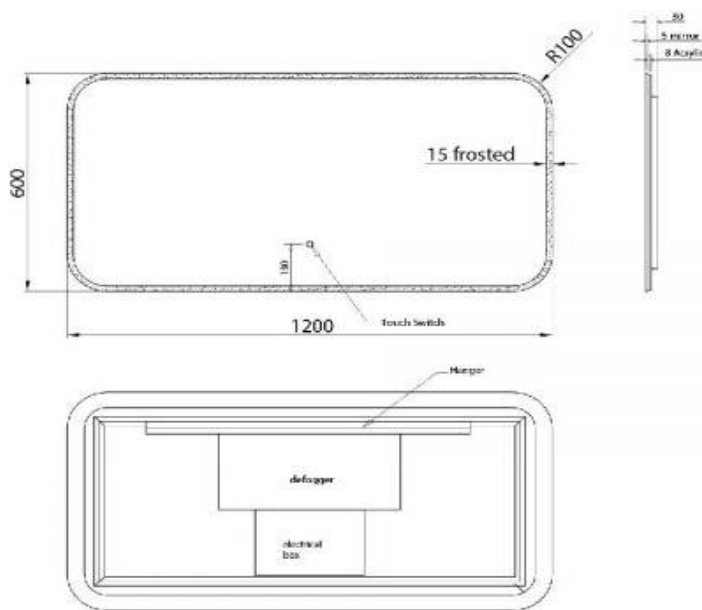

Verre LED 1200 x 600mm Rectangular Mirror

MV1200600

Verre 1200 x 600mm Rectangular Mirror

The Verre mirror is a rectangular unframed LED mirror.

- LED mirror with three dimming settings
- Fitted with a demister pad
- 1200mm wide x 600mm high

* The demister pad has a button in the front of the mirror to turn it on and off.

CARE AND USE

Mirrors

For best results use a moistened microfibre cloth to remove dry dirt or grime, followed by cleaning with a dry microfibre cloth. Avoid using alkaline (ammonia) or acid (vinegar) based products you not only risk damaging the silvered backing of the mirror, but also tend to leave behind streaks and smears.

LIMITED PRODUCT WARRANTIES

To be read in conjunction with and subject to all terms and conditions contained in the Waterware 'Producer Statement' available on-line (<http://www.waterware.co.nz/media-downloads>) From date of purchase, Waterware Services warrants products from the following categories to be free from manufacturing defect subject to exclusions (if applicable):

Category	Domestic Installations	Commercial Installations	Exclusions	Wels
Mirrors	2 years parts and labour	2 year parts and labour	None	Not required