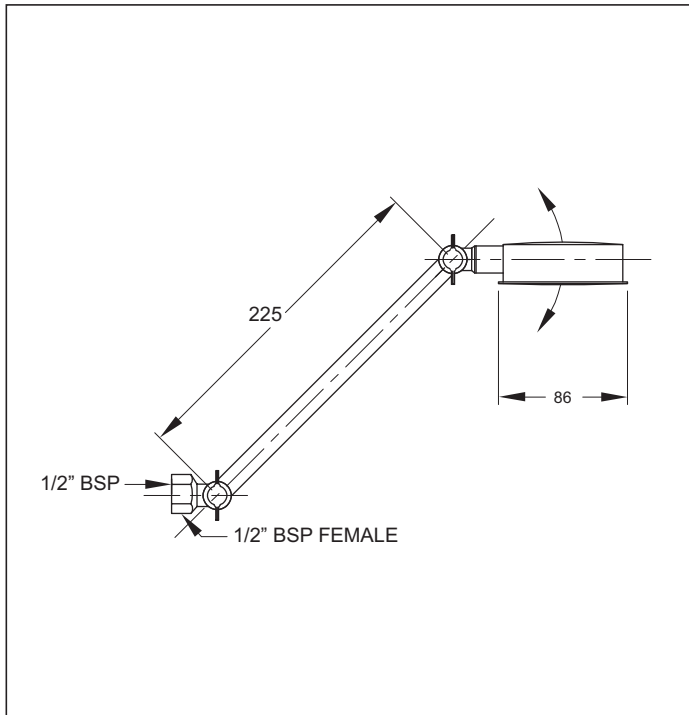

Shower Roses

Monsoon Shower Rose

Code: MO SR

Finish: Chrome

Reach Length: 360 mm

Inlet: 15 mm (1/2" BSP Female)

Supplied with stainless backing flange

Installation Hole Diameter:

Minimum: 22 mm

Maximum: 36 mm

Spray Function: Standard Spray

aquatica

KIWI OWNED COMPANY

NZ • DESIGNED
• ASSEMBLED
• TESTED

Aquatica NZ Limited

9 Saunders Place,
Avondale, Auckland.
Tel: 09-828 2068,
Fax: 09-828 2069
Email: info@aquatica.co.nz
or visit our website:
www.aquatica.co.nz