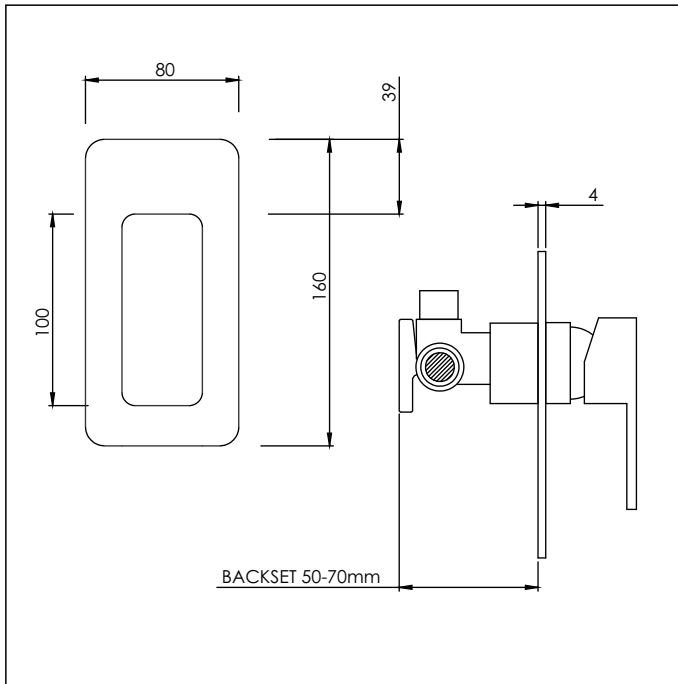

Mia2

Shower Mixer 35 Slim

aquatica

Code: MI2 SHM35 SLIM | MI2 SHM35 SLIM BLK | MI2 SHM35 SLIM GM | MIA SHM35 SLIM BN

Finish: Chrome | Black | Gunmetal | Brushed Nickel

Faceplate: 80mm(w) x 160mm(h) x 4mm thick

Backset: (Mounting board to front of lining) Minimum: 50mm
Maximum: 70mm

Installation Hole Diameter: Minimum: 42mm
Maximum: 65mm

Inlets: 1/2" BSP male

Outlet: 1/2" BSP male

Cartridge: Mondo 35K Flat base

KIWI OWNED COMPANY