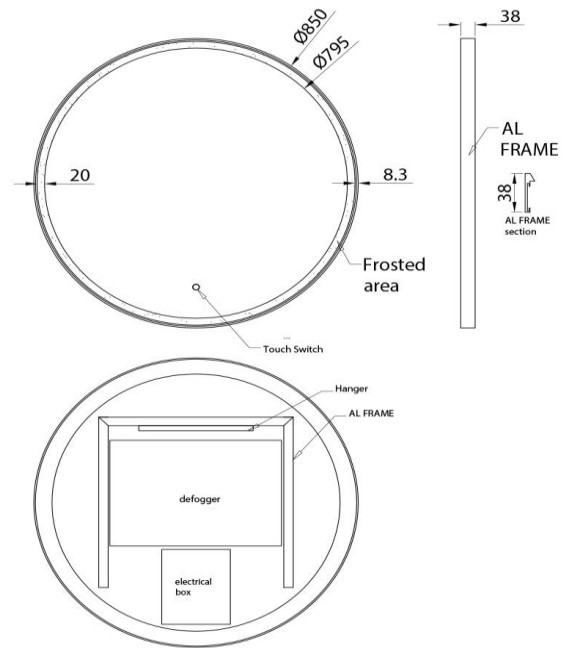

Cadre 850mm LED Mirror Brushed Gold

MC850BG

Cadre 850mm LED Mirror with Demister

The Cadre mirror is a round, framed LED mirror available in three colours, Brushed Stainless, Brushed Gold and Black.

LED mirror with three dimming settings

Fitted with a demister pad

850mm in diameter

*The demister pad has a button in the front of the mirror to turn it on and off.

CARE AND USE

Mirrors

For best results use a moistened microfibre cloth to remove dry dirt or grime, followed by cleaning with a dry microfibre cloth. Avoid using alkaline (ammonia) or acid (vinegar) based products you not only risk damaging the silvered backing of the mirror, but also tend to leave behind streaks and smears.

LIMITED PRODUCT WARRANTIES

To be read in conjunction with and subject to all terms and conditions contained in the Waterware 'Producer Statement' available on-line (<http://www.waterware.co.nz/media-downloads>) From date of purchase, Waterware Services warrants products from the following categories to be free from manufacturing defect subject to exclusions (if applicable):

Category	Domestic Installations	Commercial Installations	Exclusions	Wells
Mirrors	2 years parts and labour	2 year parts and labour	None	Not required