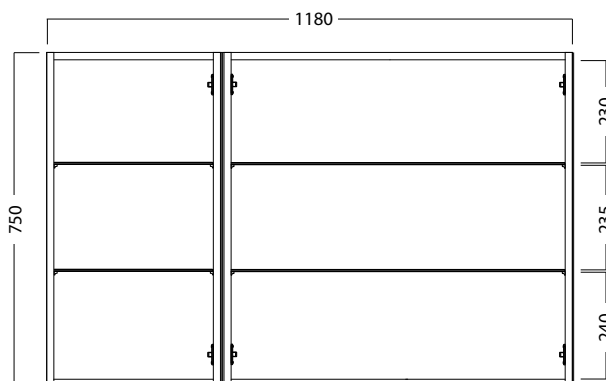

Mirror Unit

vcbc

DESCRIPTION

Mirror Unit 1200 – 3 Doors, 4 Glass Shelves, White / Melamine

PRODUCT CODE

M1203 / M1203M

FEATURES

- Dimensions - W 1180 x H 750 x D 120mm
- Available in White or Melamine* finishes.
- White Paint - The paint used on our products is polyurethane or UV based. It is five times harder and more durable than lacquer finishes.
- Melamine - Stunning timber effect finishes. Our wood grain melamine is a low-pressure laminate, made to be durable and low-maintenance.
- Reversible doors.
- NZ-made cabinetry.
- Lighting options are also available at an additional cost.

PRODUCT CODE

M1203 / M1203M

TECHNICAL DRAWINGS

Top

Back

Front

Side Section

Front Section

NOTES

Drawing indicates the technical measurement only and is not a reflection of how the unit will look. Sizes are nominal only. All drawings in millimeters. Drawings not to scale.