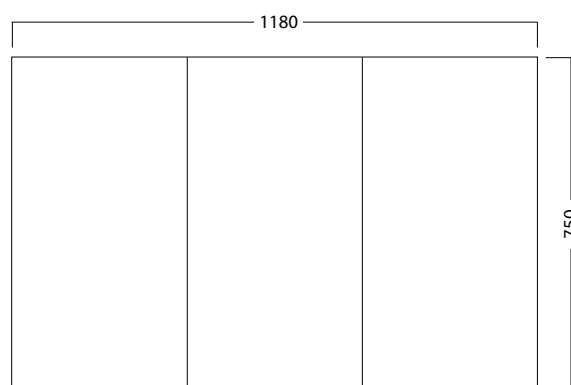

Mirror Unit

vcbc

DESCRIPTION

Mirror Unit 1200 – 3 Doors, 4 Glass Shelves, White / Melamine

PRODUCT CODE

M1203 / M1203M

FEATURES

- Dimensions - W 1180 x H 750 x D 120mm
- Available in White or Melamine* finishes.
- White Paint - The paint used on our products is polyurethane or UV based. It is five times harder and more durable than lacquer finishes.
- Melamine - Stunning timber effect finishes. Our wood grain melamine is a low-pressure laminate, made to be durable and low-maintenance.
- Reversible doors.
- NZ-made cabinetry.
- Lighting options are also available at an additional cost.

PRODUCT CODE

M1203 / M1203M

TECHNICAL DRAWINGS

Top

Back

Front

Side Section

Front Section