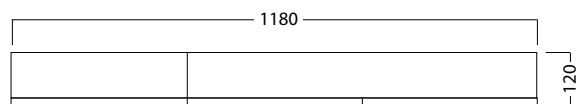

Mirror Unit

vcbc

DESCRIPTION

Mirror Unit 1200 – 3 Doors, 4 Glass Shelves, White / Melamine

PRODUCT CODE

M1203 / M1203M

TECHNICAL DRAWINGS

Top