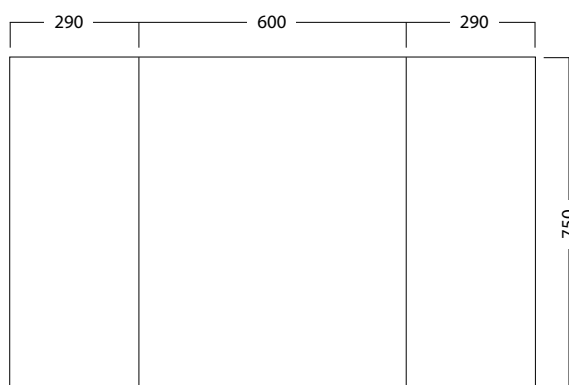

Mirror Unit

vcbc

DESCRIPTION

Mirror Unit 1200 – 2 Doors, 4 Glass Shelves, White / Melamine

PRODUCT CODE

M120 / M120M

TECHNICAL DRAWINGS

Top

Back

Front

Side Section

Front Section

NOTES

Drawing indicates the technical measurement only and is not a reflection of how the unit will look. Sizes are nominal only. All drawings in millimeters. Drawings not to scale.