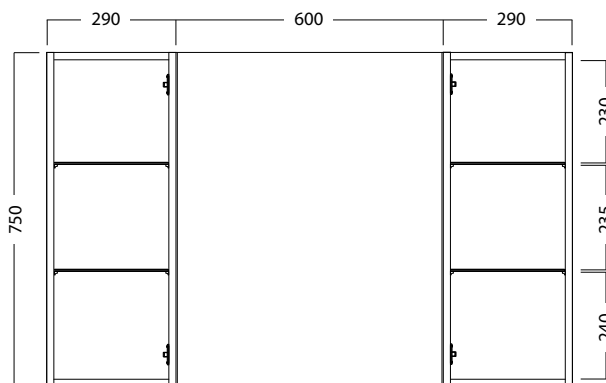

Mirror Unit

vcbc

DESCRIPTION

Mirror Unit 1200 – 2 Doors, 4 Glass Shelves, White / Melamine

PRODUCT CODE

M120 / M120M

FEATURES

- Dimensions - W 1180 x H 750 x D 120mm
- Available in White or Melamine* finishes.
- White Paint - The paint used on our products is polyurethane or UV based. It is five times harder and more durable than lacquer finishes.
- Melamine - Stunning timber effect finishes. Our wood grain melamine is a low-pressure laminate, made to be durable and low-maintenance.
- Reversible doors.
- NZ-made cabinetry.
- Lighting & heated mirror pad options are also available at an additional cost.

PRODUCT CODE

M120 / M120M

TECHNICAL DRAWINGS

Top

Back

Front

Side Section

Front Section

NOTES

Drawing indicates the technical measurement only and is not a reflection of how the unit will look. Sizes are nominal only. All drawings in millimeters. Drawings not to scale.