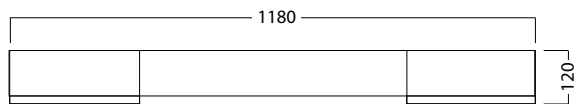

Mirror Unit

vcbc

DESCRIPTION

Mirror Unit 1200 – 2 Doors, 4 Glass Shelves, White / Melamine

PRODUCT CODE

M120 / M120M

TECHNICAL DRAWINGS

Top