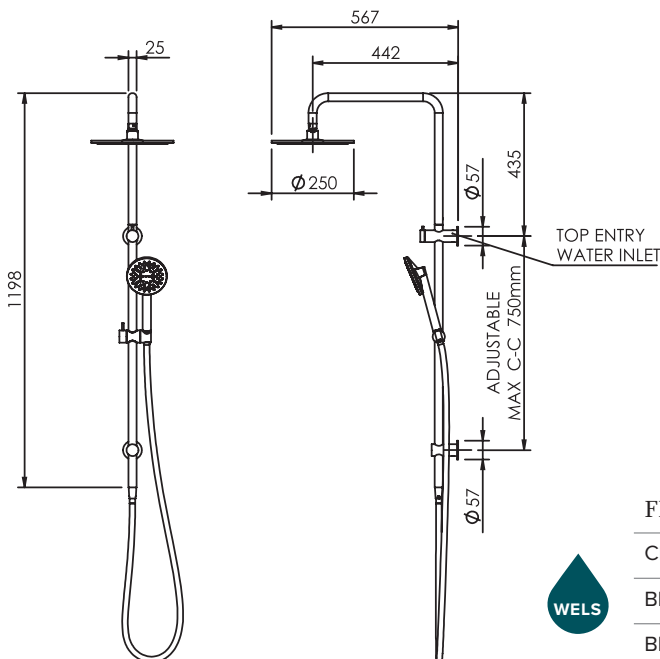

TECHNICAL PRODUCT INFORMATION

LINEA

RAIN COLUMN

FEATURES & BENEFITS

- Suitable for mains pressure only
- Available in chrome & PVD finishes
- Single function shower head
- Shower aperture: Rainhead 140mm² | Handpiece 38mm²
- Supplied with Aerlux™ jets
- Brass shower column with brackets
- Top section pivotable
- Built in diverter to switch between rain head and handpiece
- Top entry G1/2 inch female inlet
- Watermark certified
- 5 year warranty

Chrome | LRSCC

Black
LRSCB

Brushed Nickel
LRSCBN

FINISH	RAIN HEAD	HANDPIECE
CHROME	MP ★★★ 10.0L/min	MP ★★★ 9.5L/min
BLACK	MP ★★★ 10.0L/min	MP ★★★ 9.5L/min
BRUSHED NICKEL	MP ★★★ 10.0L/min	MP ★★★★ 9.0L/min