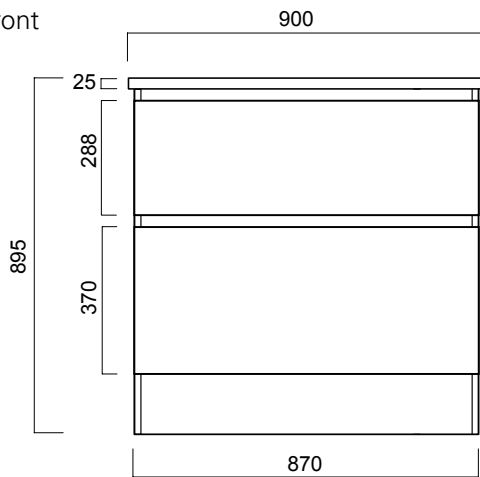

## FEATURES

- Dimensions - W900 x H895 x D600 mm
- Available painted White, in Timber Veneer,\* Melamine,\* or in your choice of paint colour.^
- Kordura tops 25mm thick, available in White, or coloured Kordura tops.\*\* Stainless steel also available.
- The paint used on our products is polyurethane or UV based. It is five times harder and more durable than lacquer finishes.
- Our woodgrain effect melamine is a low pressure laminate. Timber veneer finishes are 100% natural, so each have variations in grain and colour. All come stained and sealed with a protective UV finish.
- Pair with a Lancashire tub. Or; Inset or stainless steel tub.^
- Tops can be made 1500 long (extended left or right), or 2100 (extended left, right or with centred tub).^

## TECHNICAL DRAWINGS

Top

Top Section of Drawer

Front

Side Section  
(Painted & Timber Veneer)

Side Section  
(Melamine)

## NOTES

Drawing indicates the technical measurement only and is not a reflection of how the unit will look.  
Sizes approximate. All drawings in millimeters.