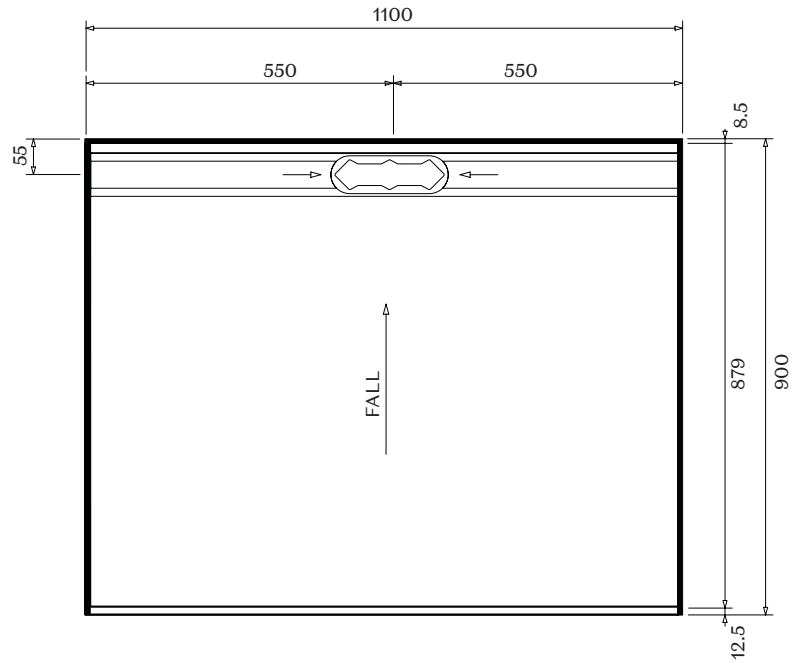

Zurich

Screen Options

HZ
Hinged Door

SL
Sliding Door

HR
Hinged Door

All 3 Wall Screens are reversible