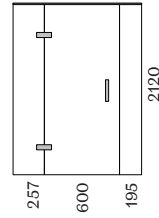

Zurich

Screen Options

HZ
Hinged Door

SL
Sliding Door

HR
Hinged Door

All 3 Wall Screens are reversible