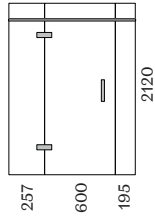

Zurich

Screen Options

HZ
Hinged Door

SL
Sliding Door

HR
Hinged Door

All 3 Wall Screens are reversible