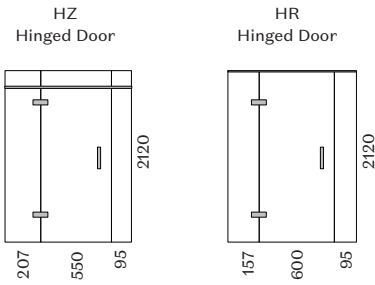

Prague

Screen Options

All 3 Wall Screens are reversible