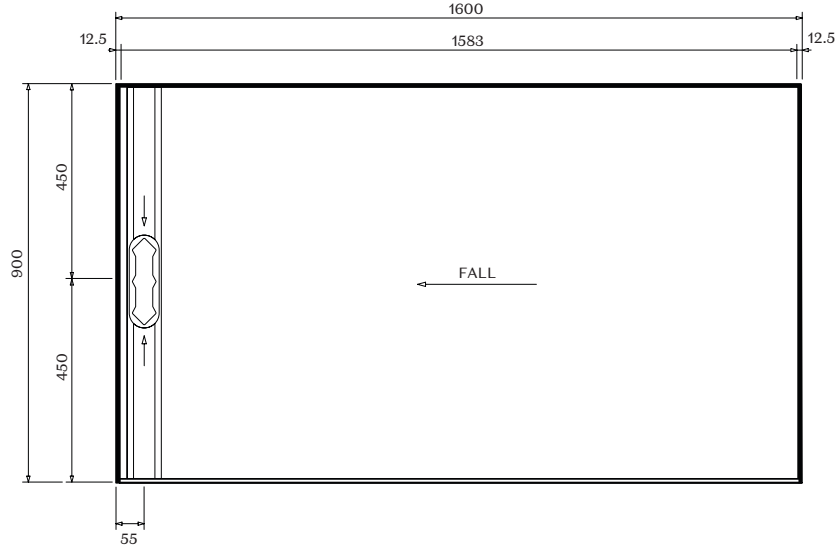

Ottawa Back Drain

Ottawa LH Drain

Ottawa RH Drain

Screen Options

All 3 Wall Screens are reversible