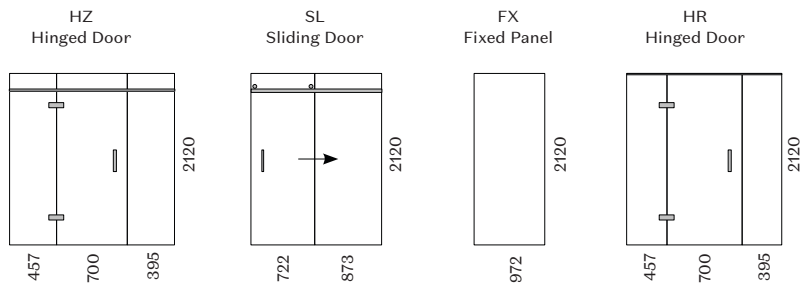

Ottawa Back Drain

Ottawa LH Drain

Ottawa RH Drain

Screen Options

All 3 Wall Screens are reversible