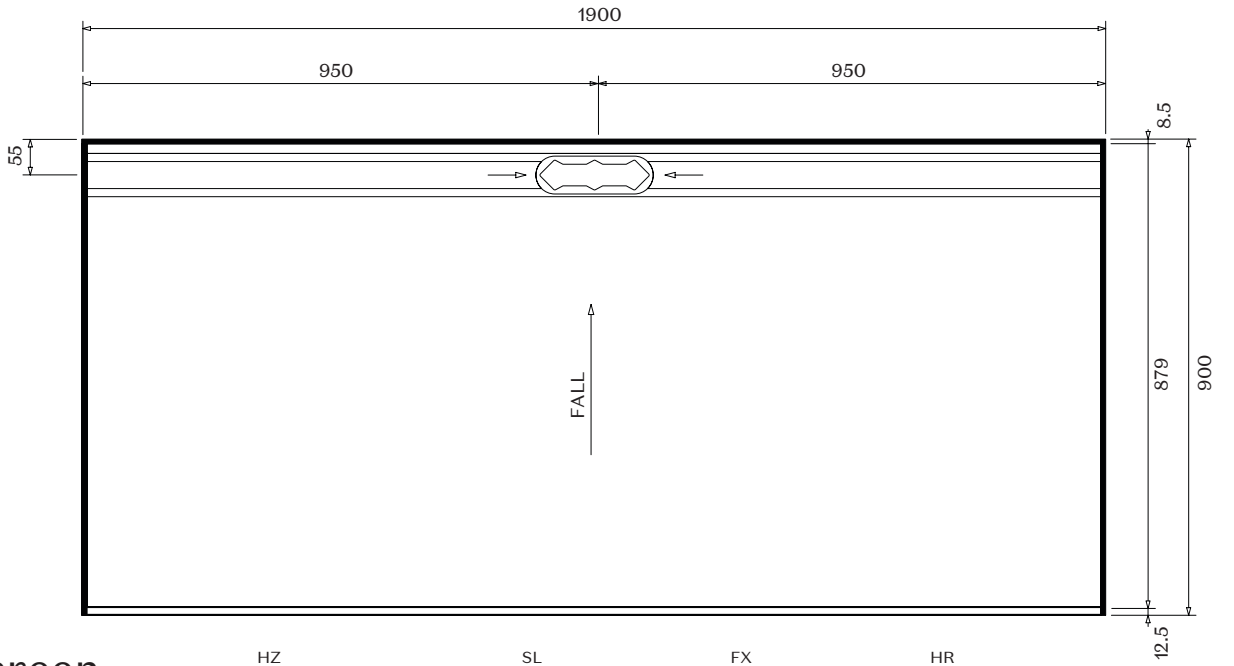

Oslo

Screen Options

All 3 Wall Screens are reversible