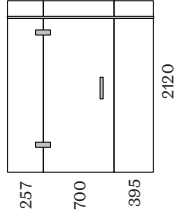

## Screen Options

HZ  
Hinged Door

SL  
Sliding Door

FX  
Fixed Panel

HR  
Hinged Door

All 3 Wall Screens are reversible