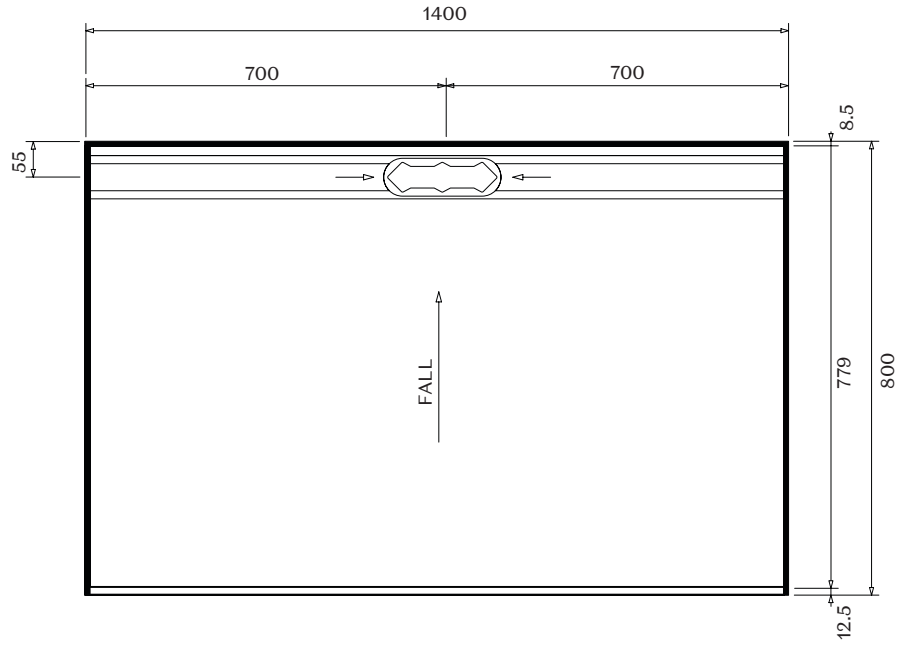

## Screen Options

HZ  
Hinged Door

SL  
Sliding Door

FX  
Fixed Panel

HR  
Hinged Door

All 3 Wall Screens are reversible