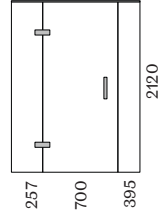

## Screen Options

HZ  
Hinged Door

SL  
Sliding Door

FX  
Fixed Panel

HR  
Hinged Door

All 3 Wall Screens are reversible