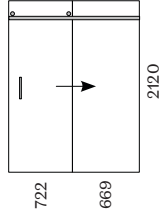

## Screen Options

HZ  
Hinged Door

SL  
Sliding Door

FX  
Fixed Panel

HR  
Hinged Door

All 3 Wall Screens are reversible