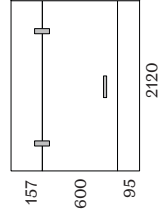

Memphis

Screen Options

HZ
Hinged Door

HR
Hinged Door

All 3 Wall Screens are reversible