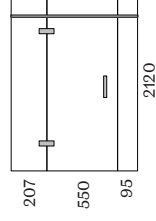

Memphis

Screen Options

HZ
Hinged Door

HR
Hinged Door

All 3 Wall Screens are reversible