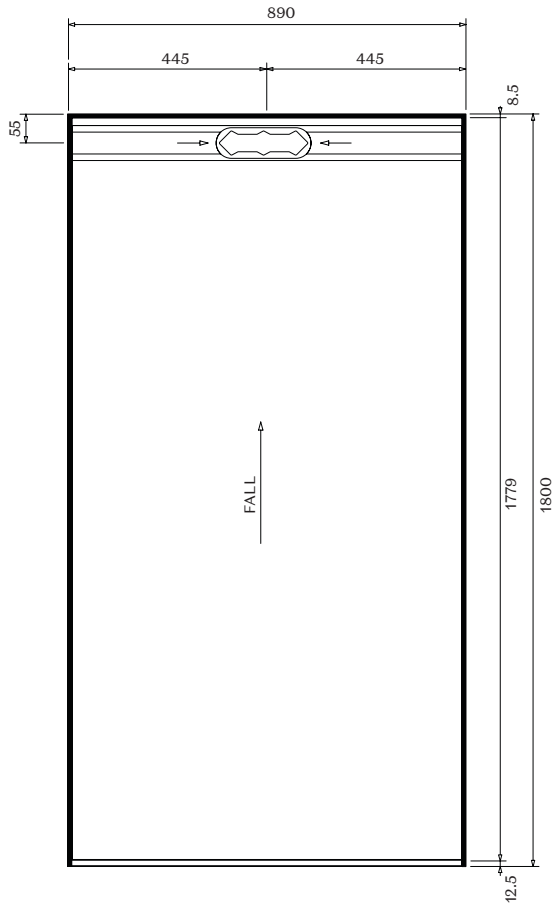

Memphis

Screen Options

HZ
Hinged Door

HR
Hinged Door

All 3 Wall Screens are reversible