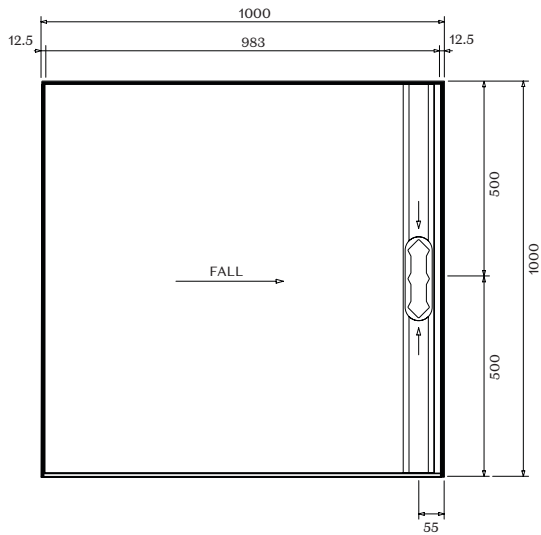

Madrid Back Drain

Madrid LH Drain

Madrid RH Drain

Screen Options

HZ
Hinged Door

HR
Hinged Door

All 3 Wall Screens are reversible