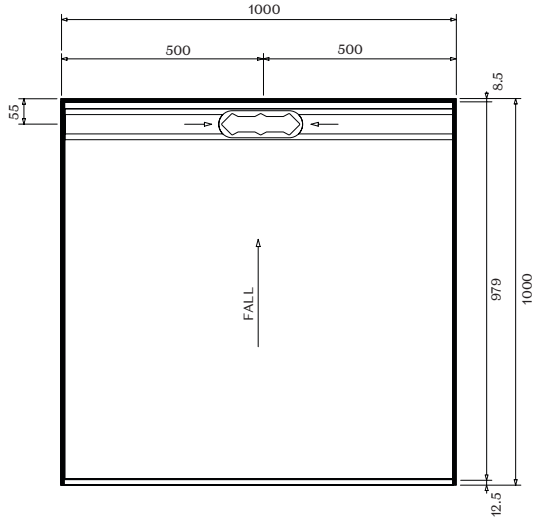

Madrid Back Drain

Madrid LH Drain

Madrid RH Drain

Screen Options

HZ
Hinged Door

HR
Hinged Door

All 3 Wall Screens are reversible