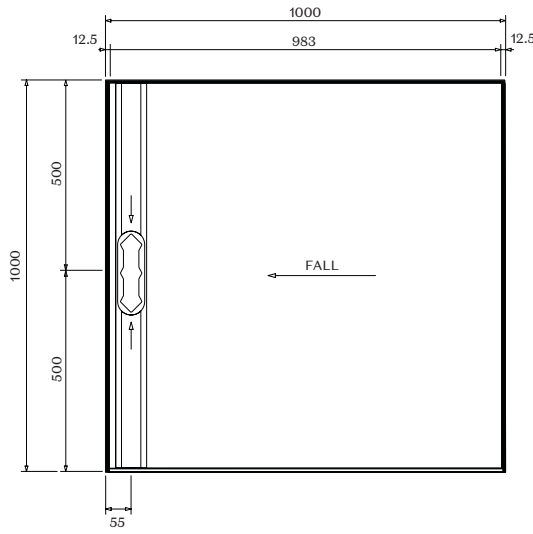

Madrid Back Drain

Madrid LH Drain

Madrid RH Drain

Screen Options

HZ
Hinged Door

HR
Hinged Door

All 3 Wall Screens are reversible