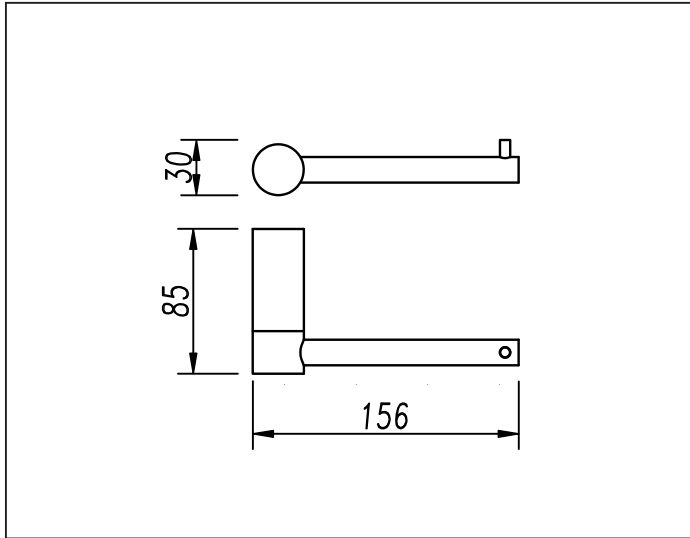

Link Accessories

Toilet Roll Holder

Code: LK TRH | LK TRH BLK | LK TRH BN | LK TRH GM

Finish: Chrome | Black | Brushed Nickel | Gun-metal

Body: Zinc

Fixing Kit included

Size: 156mm x 85mm x 30mm (diameter)

aquatica