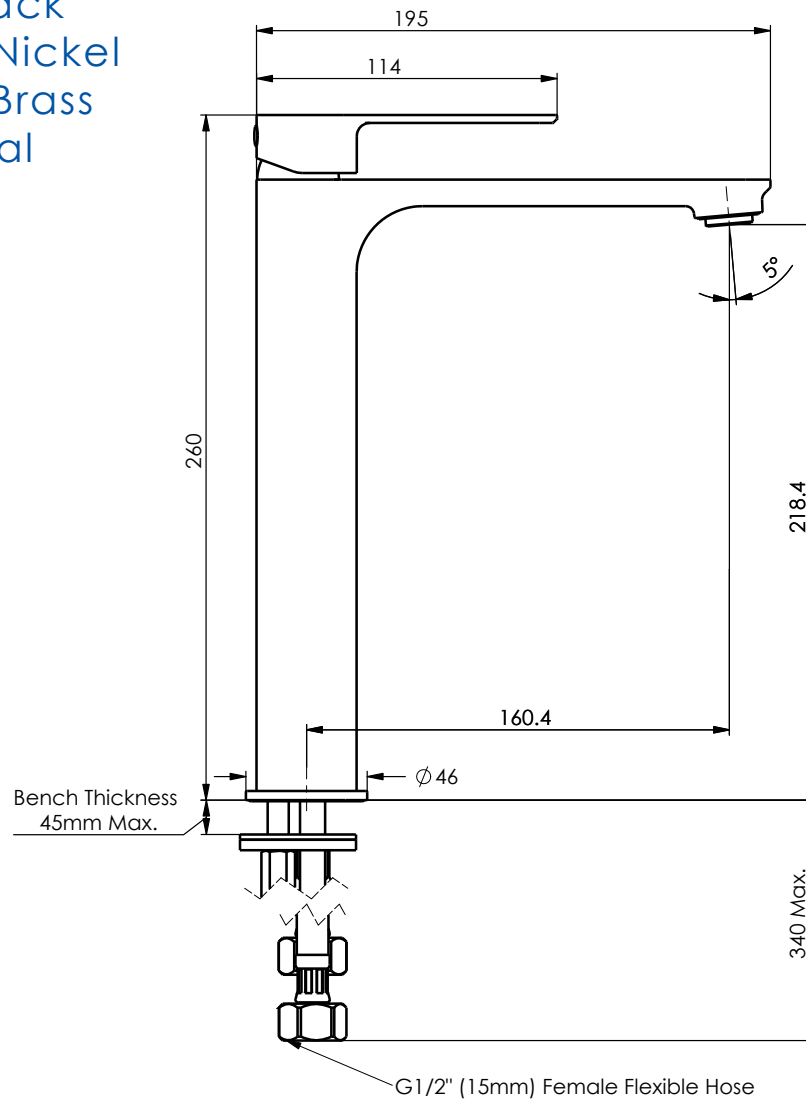

ASTRO II TOWER BASIN MIXER

- 2513850 | Chrome
- 2513857 | Matte Black
- 2513851 | Brushed Nickel
- 2513856 | Brushed Brass
- 2513859 | Gun Metal

Mounting Hole