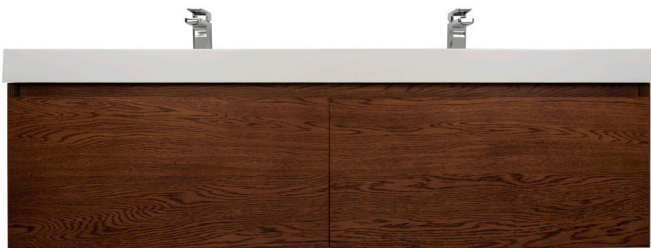

KOLUM

1500 SERIES

Manufactured using moisture resistant materials and finished in a hard-wearing two-pot lacquer finish, the Kolum range comes with a soft-close drawer system and negative detail finger pulls. With a choice of vitreous china, polymarble wave or polymarble vasto basins and multiple size options, the Kolum is a bathroom vanity that can accommodate any bathroom.

0800 728 662
www.newtech.co.nz

GLOSS WHITE

8522 1500 Kolum
H425 x W1500 x D460
Polymarble Vasto double basin
2 Drawer

DARK OAK

8524 1500 Kolum
H425 x W1500 x D460
Polymarble Vasto double basin
2 Drawer

AMERICAN WALNUT

8526 1500 Kolum
H425 x W1500 x D460
Polymarble Vasto double basin
2 Drawer

WASHED OAK

8528 1500 Kolum
H425 x W1500 x D460
Polymarble Vasto double basin
2 Drawer