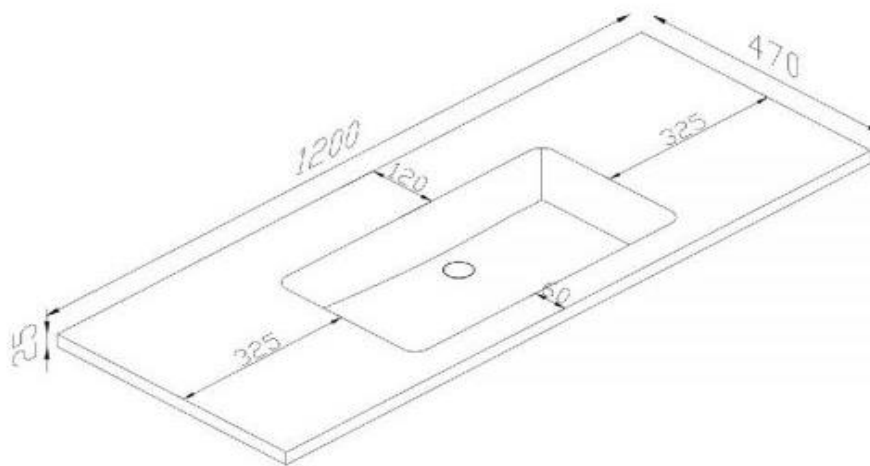

Kzoao 1200mm Lexus Top

KZTL1200A

Kzoao 1200mm Lexus Top Matte Grey

Kzoao Lexus stone resin single basin top

Undrilled so can be installed with deck mounted or wall mounted tapware

In a honed matte white finish

1200mm wide x 470mm deep x 25mm thick

Made from a solid homogeneous composite material which is dimensionally accurate, inert, non toxic, durable and repairable.

CARE AND USE

Matte Stone Resin Basins and Baths