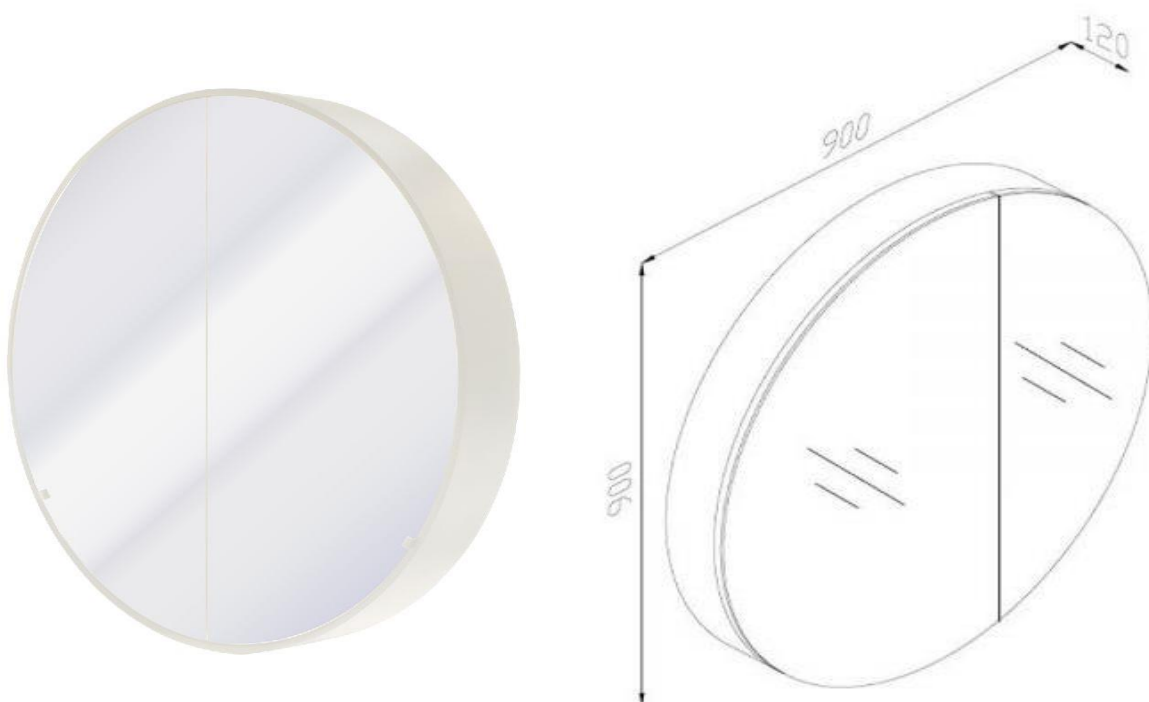

## Kzoao 900mm Round White Mirror Cabinet

KZMGRO900WH

Kzoao 900mm Round White Mirror Cabinet

900mm wide x 120mm deep mirror cabinet

Features:

- Copper free glass
- Door hinges are strategically positioned to avoid line of sight
- Soft close quick release hinges to assist with the cabinets installation
- Satin White painted finish
- Cabinets can be simply drilled directly onto the wall, there are pre-drilled holes on the back of the mirror